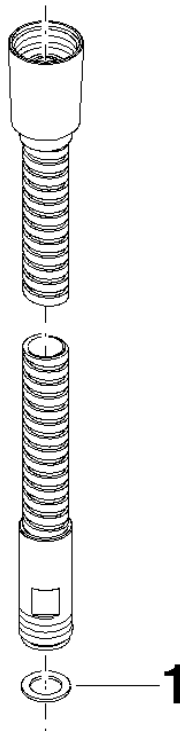

Metal shower hose 1/2" x 3/8" x 1750 mm - Light Gold

28 322 970 Product version from 4/1/2024

• WRAS

	Light Gold	28 322 970-26
	Chrome	28 322 970-00
	Brushed Platinum	28 322 970-06
	Platinum	28 322 970-08
	Durabass (23kt Gold)	28 322 970-09
	Dark Brass matt	28 322 970-16
	Dark Chrome	28 322 970-19
	Brushed Light Gold	28 322 970-27
	Brushed Durabass (23kt Gold)	28 322 970-28
	Matte Black	28 322 970-33
	Brushed Bronze	28 322 970-42
	Brushed Champagne (22kt Gold)	28 322 970-46
	Champagne (22kt Gold)	28 322 970-47
	Brushed Chrome	28 322 970-93
	Brushed Dark Platinum	28 322 970-99

Metal shower hose 1/2" x 3/8" x 1750 mm - Light Gold

28 322 970 Product version from 4/1/2024

Metal shower hose 1/2" x 3/8" x 1750 mm - Light Gold

28 322 970 Product version from 4/1/2024

Parts for other finishes can be found here: [Chrome](#)

Spare parts list

No.	Item Number	Name	Quantity used	Delivery time
1	90 14 20 026 00 90	seal	1	2