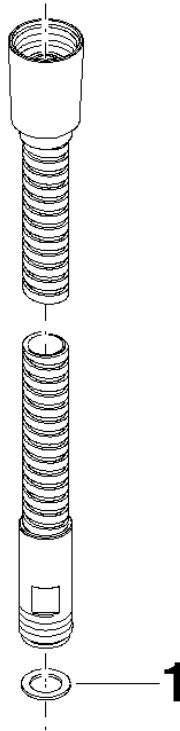

Metal shower hose 1/2" x 3/8" x 1750 mm - Brushed Light Gold

28 322 970 Product version from 4/1/2024

- WRAS

	Brushed Light Gold	28 322 970-27
	Chrome	28 322 970-00
	Brushed Platinum	28 322 970-06
	Platinum	28 322 970-08
	Durabrand (23kt Gold)	28 322 970-09
	Dark Brass matt	28 322 970-16
	Dark Chrome	28 322 970-19
	Light Gold	28 322 970-26
	Brushed Durabrand (23kt Gold)	28 322 970-28
	Matte Black	28 322 970-33
	Brushed Bronze	28 322 970-42
	Brushed Champagne (22kt Gold)	28 322 970-46
	Champagne (22kt Gold)	28 322 970-47
	Brushed Chrome	28 322 970-93
	Brushed Dark Platinum	28 322 970-99

Metal shower hose 1/2" x 3/8" x 1750 mm - Brushed Light Gold

28 322 970 Product version from 4/1/2024

Metal shower hose 1/2" x 3/8" x 1750 mm - Brushed Light Gold

28 322 970 Product version from 4/1/2024

Parts for other finishes can be found here: [Chrome](#)

Spare parts list

No.	Item Number	Name	Quantity used	Delivery time
1	90 14 20 026 00 90	seal	1	2