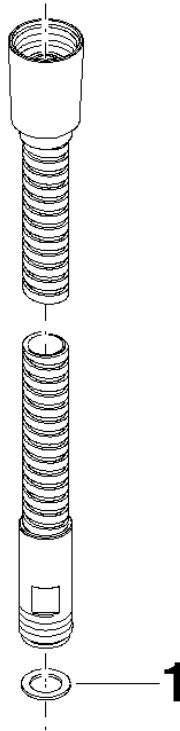

Metal shower hose 1/2" x 3/8" x 1750 mm - Matte Black

28 322 970 Product version from 4/1/2024

• WRAS

	Matte Black	28 322 970-33
	Chrome	28 322 970-00
	Brushed Platinum	28 322 970-06
	Platinum	28 322 970-08
	Durabrand (23kt Gold)	28 322 970-09
	Dark Brass matt	28 322 970-16
	Dark Chrome	28 322 970-19
	Light Gold	28 322 970-26
	Brushed Light Gold	28 322 970-27
	Brushed Durabrand (23kt Gold)	28 322 970-28
	Brushed Bronze	28 322 970-42
	Brushed Champagne (22kt Gold)	28 322 970-46
	Champagne (22kt Gold)	28 322 970-47
	Brushed Chrome	28 322 970-93
	Brushed Dark Platinum	28 322 970-99

Metal shower hose 1/2" x 3/8" x 1750 mm - Matte Black

28 322 970 Product version from 4/1/2024

Codes & Standards

Scottish Water Byelaws	UK Water Supply Regulations	XP P 41-280
---------------------------	--------------------------------	-------------

Certificates

WRAS_2009	ACS_20 ACC LY
-----------	---------------

Metal shower hose 1/2" x 3/8" x 1750 mm - Matte Black

28 322 970 Product version from 4/1/2024

Parts for other finishes can be found here: [Chrome](#)

Spare parts list

No.	Item Number	Name	Quantity used	Delivery time
1	90 14 20 026 00 90	seal	1	2