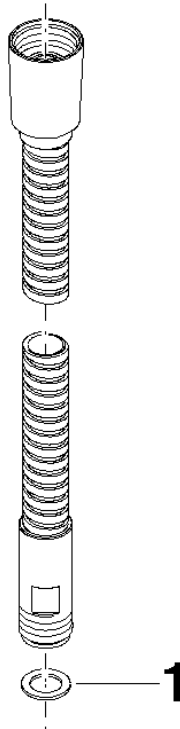

Metal shower hose 1/2" x 3/8" x 1750 mm - Brushed Bronze

28 322 970 Product version from 4/1/2024

- WRAS

	Brushed Bronze	28 322 970-42
	Chrome	28 322 970-00
	Brushed Platinum	28 322 970-06
	Platinum	28 322 970-08
	Durabronze (23kt Gold)	28 322 970-09
	Dark Brass matt	28 322 970-16
	Dark Chrome	28 322 970-19
	Light Gold	28 322 970-26
	Brushed Light Gold	28 322 970-27
	Brushed Durabronze (23kt Gold)	28 322 970-28
	Matte Black	28 322 970-33
	Brushed Champagne (22kt Gold)	28 322 970-46
	Champagne (22kt Gold)	28 322 970-47
	Brushed Chrome	28 322 970-93
	Brushed Dark Platinum	28 322 970-99

Metal shower hose 1/2" x 3/8" x 1750 mm - Brushed Bronze

28 322 970 Product version from 4/1/2024

Metal shower hose 1/2" x 3/8" x 1750 mm - Brushed Bronze

28 322 970 Product version from 4/1/2024

Parts for other finishes can be found here: [Chrome](#)

Spare parts list

No.	Item Number	Name	Quantity used	Delivery time
1	90 14 20 026 00 90	seal	1	2