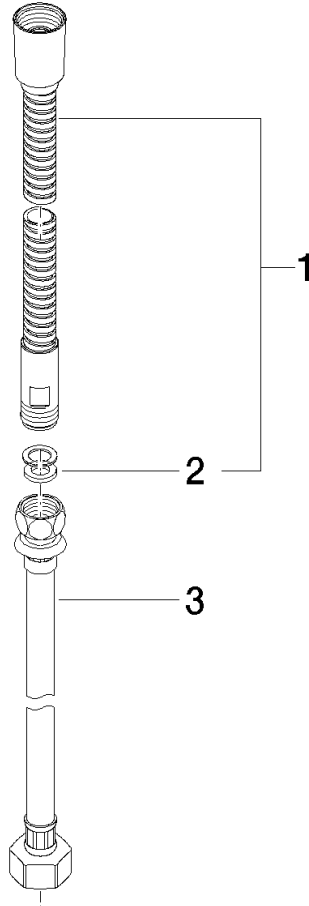

**Metal shower hose in two parts 1/2" x 3/8" x 2250 mm - Brushed Platinum**

IMO

28 323 970

Fits: IMO, LULU, MADISON, MEM, TARA,  
CL.1, LISSÉ, VAIA, META, CYO

	Brushed Platinum	28 323 970-06
	Chrome	28 323 970-00
	Platinum	28 323 970-08
	Durabress (23kt Gold)	28 323 970-09
	Dark Chrome	28 323 970-19
	Light Gold	28 323 970-26
	Brushed Light Gold	28 323 970-27
	Brushed Durabress (23kt Gold)	28 323 970-28
	Matte Black	28 323 970-33
	Brushed Bronze	28 323 970-42
	Brushed Champagne (22kt Gold)	28 323 970-46
	Champagne (22kt Gold)	28 323 970-47
	Brushed Chrome	28 323 970-93
	Brushed Dark Platinum	28 323 970-99

## Metal shower hose in two parts 1/2" x 3/8" x 2250 mm - Brushed Platinum

---

IMO

28 323 970

## Metal shower hose in two parts 1/2" x 3/8" x 2250 mm - Brushed Platinum

---

IMO

28 323 970

28 323 970

**Product version from 10/1/2023**

Parts for other finishes can be found here: Chrome

Metal shower hose in two parts 1/2" x 3/8" x 2250 mm - Brushed Platinum

IMO

28 323 970

**Spare parts list**

**Product version from 10/1/2023**

No.	Item Number	Name	Quantity used	Delivery time
	28 322 970-06	Metal shower hose 1/2" x 3/8" x 1750 mm - Brushed Platinum	3	2