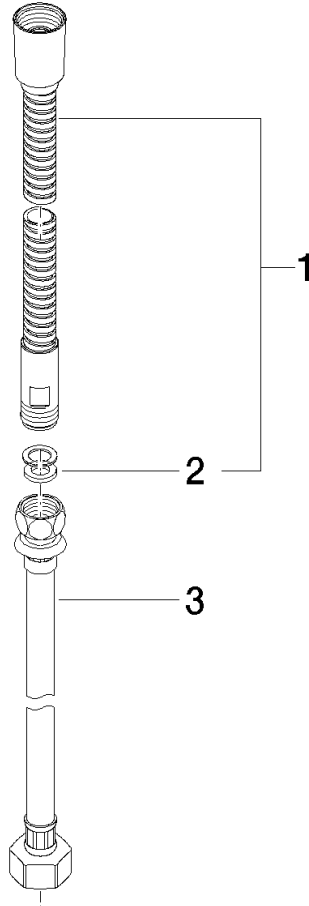

**Metal shower hose in two parts 1/2" x 3/8" x 2250 mm - Durabronze (23kt Gold)**

IMO

28 323 970

Fits: IMO, LULU, MADISON, MEM, TARA,  
CL.1, LISSÉ, VAIA, META, CYO

	Durabronze (23kt Gold)	28 323 970-09
	Chrome	28 323 970-00
	Brushed Platinum	28 323 970-06
	Platinum	28 323 970-08
	Dark Chrome	28 323 970-19
	Light Gold	28 323 970-26
	Brushed Light Gold	28 323 970-27
	Brushed Durabronze (23kt Gold)	28 323 970-28
	Matte Black	28 323 970-33
	Brushed Bronze	28 323 970-42
	Brushed Champagne (22kt Gold)	28 323 970-46
	Champagne (22kt Gold)	28 323 970-47
	Brushed Chrome	28 323 970-93
	Brushed Dark Platinum	28 323 970-99

Metal shower hose in two parts 1/2" x 3/8" x 2250 mm - Durabronz (23kt Gold)

---

IMO

28 323 970

Metal shower hose in two parts 1/2" x 3/8" x 2250 mm - Durabronz (23kt Gold)

---

IMO

28 323 970

28 323 970

**Product version from 10/1/2023**

Parts for other finishes can be found here: [Chrome](#)

Metal shower hose in two parts 1/2" x 3/8" x 2250 mm - Durabross (23kt Gold)

IMO

28 323 970

**Spare parts list**

**Product version from 10/1/2023**

No.	Item Number	Name	Quantity used	Delivery time
	28 322 970-09	Metal shower hose 1/2" x 3/8" x 1750 mm - Durabross (23kt Gold)	3	40