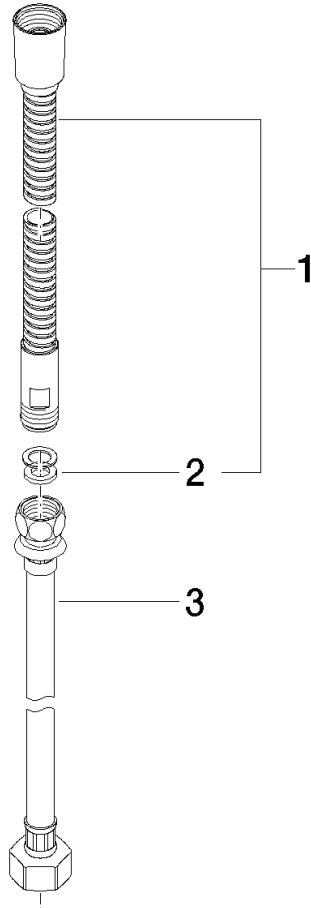

Metal shower hose in two parts 1/2" x 3/8" x 2250 mm - Dark Chrome

IMO

28 323 970

Fits: IMO, LULU, MADISON, MEM, TARA,
CL.1, LISSÉ, VAIA, META, CYO

	Dark Chrome	28 323 970-19
	Chrome	28 323 970-00
	Brushed Platinum	28 323 970-06
	Platinum	28 323 970-08
	Durabronze (23kt Gold)	28 323 970-09
	Light Gold	28 323 970-26
	Brushed Light Gold	28 323 970-27
	Brushed Durabronze (23kt Gold)	28 323 970-28
	Matte Black	28 323 970-33
	Brushed Bronze	28 323 970-42
	Brushed Champagne (22kt Gold)	28 323 970-46
	Champagne (22kt Gold)	28 323 970-47
	Brushed Chrome	28 323 970-93
	Brushed Dark Platinum	28 323 970-99

Metal shower hose in two parts 1/2" x 3/8" x 2250 mm - Dark Chrome

IMO

28 323 970

Metal shower hose in two parts 1/2" x 3/8" x 2250 mm - Dark Chrome

IMO

28 323 970

28 323 970

Parts for other
finishes can be found
here: [Chrome](#)

Metal shower hose in two parts 1/2" x 3/8" x 2250 mm - Dark Chrome

IMO

28 323 970

Spare parts list