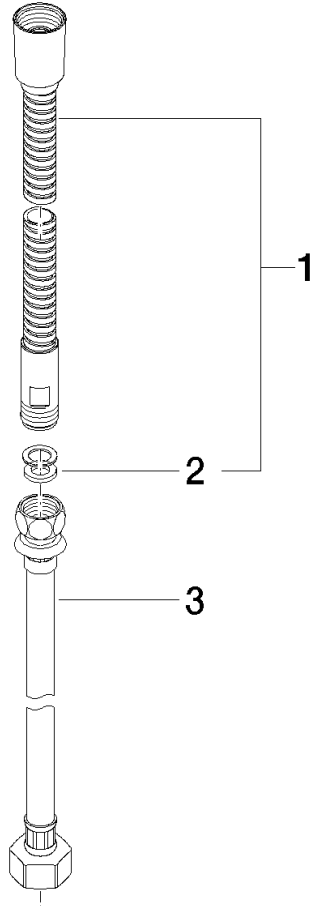

**Metal shower hose in two parts 1/2" x 3/8" x 2250 mm - Brushed Durabronze  
(23kt Gold)**

IMO

28 323 970

Fits: IMO, LULU, MADISON, MEM, TARA,  
CL.1, LISSÉ, VAIA, META, CYO

	Brushed Durabronze (23kt Gold)	28 323 970-28
	Chrome	28 323 970-00
	Brushed Platinum	28 323 970-06
	Platinum	28 323 970-08
	Durabronze (23kt Gold)	28 323 970-09
	Dark Chrome	28 323 970-19
	Light Gold	28 323 970-26
	Brushed Light Gold	28 323 970-27
	Matte Black	28 323 970-33
	Brushed Bronze	28 323 970-42
	Brushed Champagne (22kt Gold)	28 323 970-46
	Champagne (22kt Gold)	28 323 970-47
	Brushed Chrome	28 323 970-93
	Brushed Dark Platinum	28 323 970-99

Metal shower hose in two parts 1/2" x 3/8" x 2250 mm - Brushed Durabronze  
(23kt Gold)

---

IMO

28 323 970

Metal shower hose in two parts 1/2" x 3/8" x 2250 mm - Brushed Durabronze  
(23kt Gold)

---

IMO

28 323 970

# Metal shower hose in two parts 1/2" x 3/8" x 2250 mm - Brushed Durabronz (23kt Gold)

IMO

28 323 970

**Product version from 10/1/2023**

Parts for other finishes can be found here: Chrome

Metal shower hose in two parts 1/2" x 3/8" x 2250 mm - Brushed Durabross (23kt Gold)

IMO

28 323 970

**Spare parts list**

**Product version from 10/1/2023**

No.	Item Number	Name	Quantity used	Delivery time
	28 322 970-28	Metal shower hose 1/2" x 3/8" x 1750 mm - Brushed Durabross (23kt Gold)	3	20