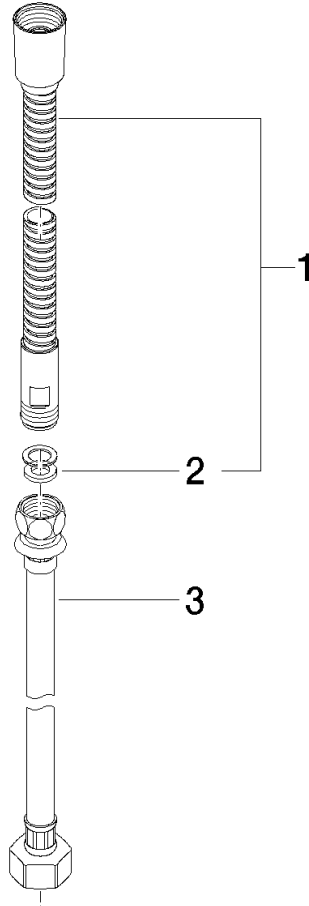

Metal shower hose in two parts 1/2" x 3/8" x 2250 mm - Matte Black

IMO

28 323 970

Fits: IMO, LULU, MADISON, MEM, TARA,
CL.1, LISSÉ, VAIA, META, CYO

	Matte Black	28 323 970-33
	Chrome	28 323 970-00
	Brushed Platinum	28 323 970-06
	Platinum	28 323 970-08
	Durabress (23kt Gold)	28 323 970-09
	Dark Chrome	28 323 970-19
	Light Gold	28 323 970-26
	Brushed Light Gold	28 323 970-27
	Brushed Durabress (23kt Gold)	28 323 970-28
	Brushed Bronze	28 323 970-42
	Brushed Champagne (22kt Gold)	28 323 970-46
	Champagne (22kt Gold)	28 323 970-47
	Brushed Chrome	28 323 970-93
	Brushed Dark Platinum	28 323 970-99

Metal shower hose in two parts 1/2" x 3/8" x 2250 mm - Matte Black

IMO

28 323 970

Metal shower hose in two parts 1/2" x 3/8" x 2250 mm - Matte Black

IMO

28 323 970

28 323 970

Product version from 10/1/2023

Parts for other finishes can be found here: [Chrome](#)

Metal shower hose in two parts 1/2" x 3/8" x 2250 mm - Matte Black

IMO

28 323 970

Spare parts list

Product version from 10/1/2023

No.	Item Number	Name	Quantity used	Delivery time
	28 322 970-33	Metal shower hose 1/2" x 3/8" x 1750 mm - Matte Black	3	2