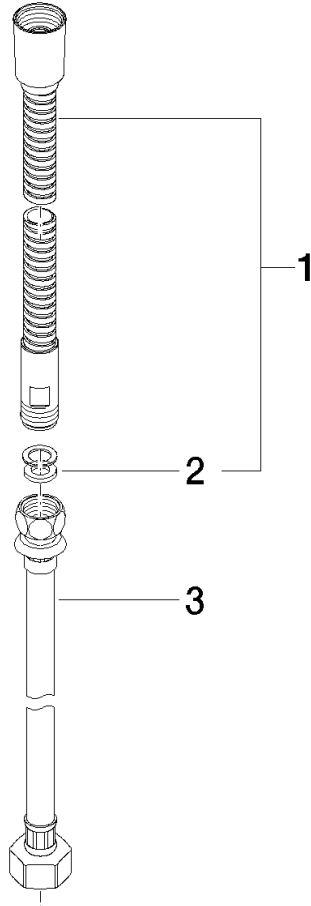

Metal shower hose in two parts 1/2" x 3/8" x 2250 mm - Brushed Bronze

IMO

28 323 970

Fits: IMO, LULU, MADISON, MEM, TARA,
CL.1, LISSÉ, VAIA, META, CYO

	Brushed Bronze	28 323 970-42
	Chrome	28 323 970-00
	Brushed Platinum	28 323 970-06
	Platinum	28 323 970-08
	Durabronze (23kt Gold)	28 323 970-09
	Dark Chrome	28 323 970-19
	Light Gold	28 323 970-26
	Brushed Light Gold	28 323 970-27
	Brushed Durabronze (23kt Gold)	28 323 970-28
	Matte Black	28 323 970-33
	Brushed Champagne (22kt Gold)	28 323 970-46
	Champagne (22kt Gold)	28 323 970-47
	Brushed Chrome	28 323 970-93
	Brushed Dark Platinum	28 323 970-99

Metal shower hose in two parts 1/2" x 3/8" x 2250 mm - Brushed Bronze

IMO

28 323 970

Metal shower hose in two parts 1/2" x 3/8" x 2250 mm - Brushed Bronze

IMO

28 323 970

28 323 970

Product version from 10/1/2023

Parts for other finishes can be found here: [Chrome](#)

Metal shower hose in two parts 1/2" x 3/8" x 2250 mm - Brushed Bronze

IMO

28 323 970

Spare parts list

Product version from 10/1/2023

No.	Item Number	Name	Quantity used	Delivery time
	28 322 970-42	Metal shower hose 1/2" x 3/8" x 1750 mm - Brushed Bronze	3	30