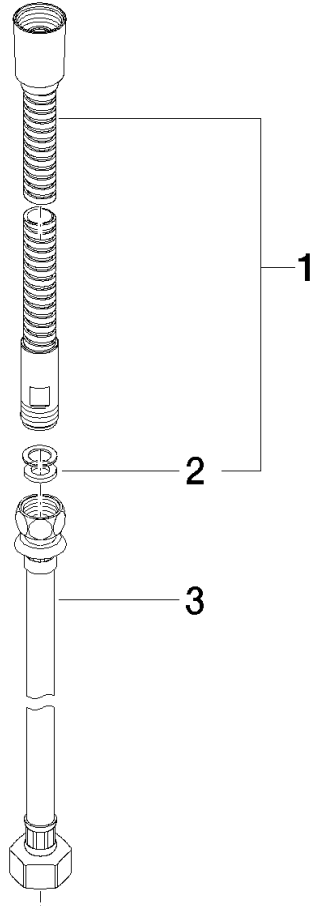

Metal shower hose in two parts 1/2" x 3/8" x 2250 mm - Champagne (22kt Gold)

IMO

28 323 970

Fits: IMO, LULU, MADISON, MEM, TARA, CL.1, LISSÉ, VAIA, META, CYO

	Champagne (22kt Gold)	28 323 970-47
	Chrome	28 323 970-00
	Brushed Platinum	28 323 970-06
	Platinum	28 323 970-08
	Durabrand (23kt Gold)	28 323 970-09
	Dark Chrome	28 323 970-19
	Light Gold	28 323 970-26
	Brushed Light Gold	28 323 970-27
	Brushed Durabrand (23kt Gold)	28 323 970-28
	Matte Black	28 323 970-33
	Brushed Bronze	28 323 970-42
	Brushed Champagne (22kt Gold)	28 323 970-46
	Brushed Chrome	28 323 970-93
	Brushed Dark Platinum	28 323 970-99

Metal shower hose in two parts 1/2" x 3/8" x 2250 mm - Champagne (22kt Gold)

IMO

28 323 970

Metal shower hose in two parts 1/2" x 3/8" x 2250 mm - Champagne (22kt Gold)

IMO

28 323 970

Metal shower hose in two parts 1/2" x 3/8" x 2250 mm - Champagne (22kt Gold)

IMO

28 323 970

Product version from 10/1/2023

Parts for other finishes can be found here: [Chrome](#)

Metal shower hose in two parts 1/2" x 3/8" x 2250 mm - Champagne (22kt Gold)

IMO

28 323 970

Spare parts list

Product version from 10/1/2023

No.	Item Number	Name	Quantity used	Delivery time
	28 322 970-47	Metal shower hose 1/2" x 3/8" x 1750 mm - Champagne (22kt Gold)	3	30