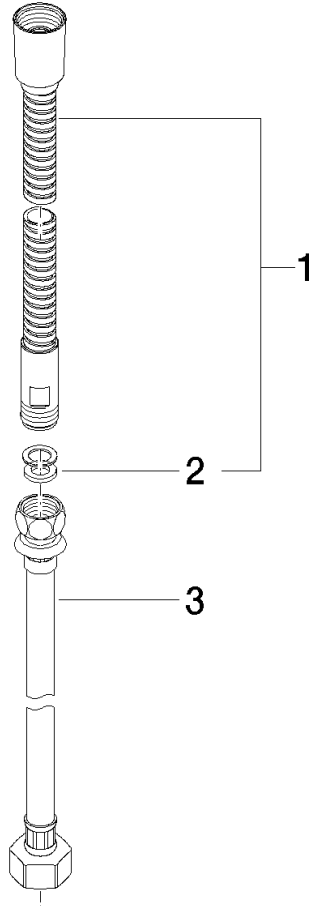

Metal shower hose in two parts 1/2" x 3/8" x 2250 mm - Brushed Chrome

IMO

28 323 970

Fits: IMO, LULU, MADISON, MEM, TARA,
CL.1, LISSÉ, VAIA, META, CYO

	Brushed Chrome	28 323 970-93
	Chrome	28 323 970-00
	Brushed Platinum	28 323 970-06
	Platinum	28 323 970-08
	Durabrand (23kt Gold)	28 323 970-09
	Dark Chrome	28 323 970-19
	Light Gold	28 323 970-26
	Brushed Light Gold	28 323 970-27
	Brushed Durabrand (23kt Gold)	28 323 970-28
	Matte Black	28 323 970-33
	Brushed Bronze	28 323 970-42
	Brushed Champagne (22kt Gold)	28 323 970-46
	Champagne (22kt Gold)	28 323 970-47
	Brushed Dark Platinum	28 323 970-99

Metal shower hose in two parts 1/2" x 3/8" x 2250 mm - Brushed Chrome

IMO

28 323 970

Metal shower hose in two parts 1/2" x 3/8" x 2250 mm - Brushed Chrome

IMO

28 323 970

28 323 970

Product version from 10/1/2023

Parts for other
finishes can be found
here: [Chrome](#)

Metal shower hose in two parts 1/2" x 3/8" x 2250 mm - Brushed Chrome

IMO

28 323 970

Spare parts list

Product version from 10/1/2023

No.	Item Number	Name	Quantity used	Delivery time
	28 322 970-93	Metal shower hose 1/2" x 3/8" x 1750 mm - Brushed Chrome	3	20