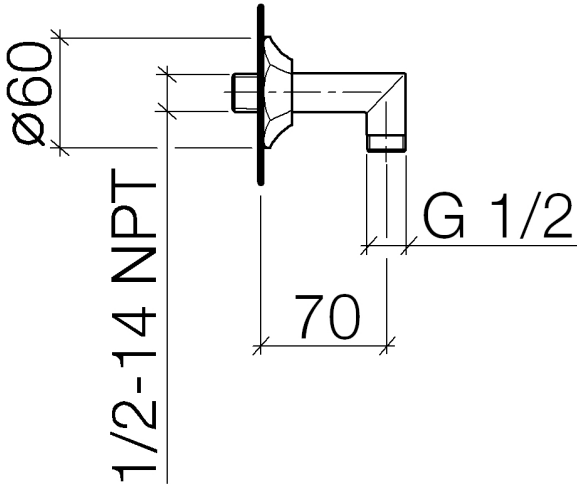

28 450 370

- 1/2" shower outlet
- rosette Ø 60 mm
- 1/2" connection
- WRAS 240502026

Intrinsic protection against back flow.

	Chrome	28 450 370-00
	Chrome	28 450 370-00 0010
	Brushed Platinum	28 450 370-06
	Brushed Platinum	28 450 370-06 0010
	Platinum	28 450 370-08
	Platinum	28 450 370-08 0010
	Durabass (23kt Gold)	28 450 370-09
	Durabass (23kt Gold)	28 450 370-09 0010
	Brushed Durabass (23kt Gold)	28 450 370-28
	Brushed Durabass (23kt Gold)	28 450 370-28 0010
	Brushed Dark Platinum	28 450 370-99
	Brushed Dark Platinum	28 450 370-99 0010

**Recommended miscellaneous**

**Concealed wall elbow - 35 085 970 90**

- max. recess depth 163 mm
- min. recess depth 90 mm

28 450 370

Flow rate chart

Codes & Standards

EN 1717

Scottish Water  
Byelaws

### Product version from 7/6/2018

No.	Item Number	Name	Quantity used	Delivery time
	09 27 37 003-00	rosette	4	10