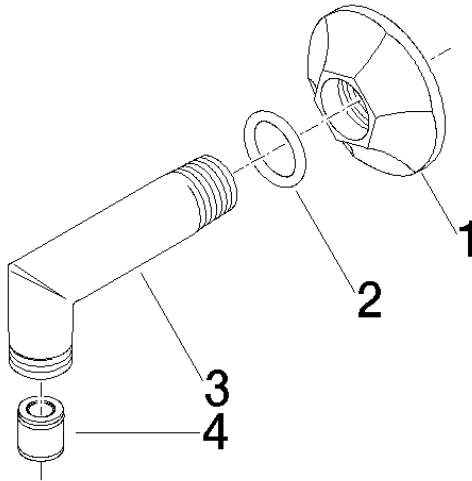

28 450 370

- 1/2" shower outlet
- rosette Ø 60 mm
- 1/2" connection
- WRAS 240502026

Intrinsic protection against back flow.

	Chrome	28 450 370-00
	Chrome	28 450 370-00 0010
	Brushed Platinum	28 450 370-06
	Brushed Platinum	28 450 370-06 0010
	Platinum	28 450 370-08
	Platinum	28 450 370-08 0010
	Durabass (23kt Gold)	28 450 370-09
	Durabass (23kt Gold)	28 450 370-09 0010
	Brushed Durabass (23kt Gold)	28 450 370-28
	Brushed Durabass (23kt Gold)	28 450 370-28 0010
	Brushed Dark Platinum	28 450 370-99
	Brushed Dark Platinum	28 450 370-99 0010

**Recommended miscellaneous**

**Concealed wall elbow - 35 085 970 90**

- max. recess depth 163 mm
- min. recess depth 90 mm

28 450 370

Flow rate chart

Codes & Standards

EN 1717

Scottish Water  
Byelaws

## MADISON Wall elbow - Chrome

MADISON

---

28 450 370

# MADISON Wall elbow - Chrome

MADISON

28 450 370