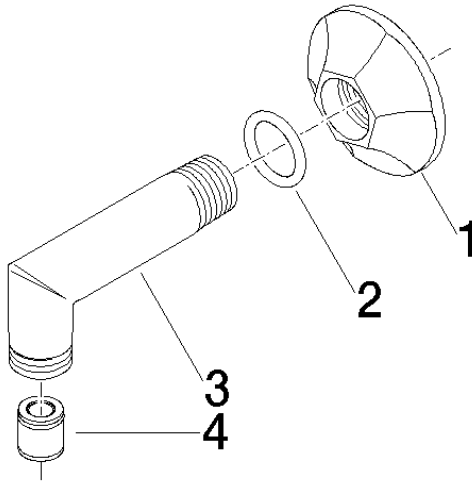

MADISON Wall elbow - Brushed Platinum

MADISON

28 450 370

- 1/2" shower outlet
- rosette Ø 60 mm
- 1/2" connection
- WRAS 240502026

Intrinsic protection against back flow.

	Brushed Platinum	28 450 370-06
	Chrome	28 450 370-00
	Chrome	28 450 370-00 0010
	Brushed Platinum	28 450 370-06 0010
	Platinum	28 450 370-08
	Platinum	28 450 370-08 0010
	Durabass (23kt Gold)	28 450 370-09
	Durabass (23kt Gold)	28 450 370-09 0010
	Brushed Durabass (23kt Gold)	28 450 370-28
	Brushed Durabass (23kt Gold)	28 450 370-28 0010
	Brushed Dark Platinum	28 450 370-99
	Brushed Dark Platinum	28 450 370-99 0010

Recommended miscellaneous

Concealed wall elbow -

35 085 970 90

- max. recess depth 163 mm
- min. recess depth 90 mm

28 450 370

Flow rate chart

Codes & Standards

EN 1717

Scottish Water
Byelaws

UK Water Supply
Regulations

MADISON Wall elbow - Brushed Platinum

MADISON

28 450 370

Certificates

Belgaqua_21-381-2 WRAS_240502

28 450 370

Product version up to 7/6/2018

Product version from 7/6/2018

MADISON Wall elbow - Brushed Platinum

MADISON

28 450 370

Spare parts list

Product version up to 7/6/2018

Product version from 7/6/2018