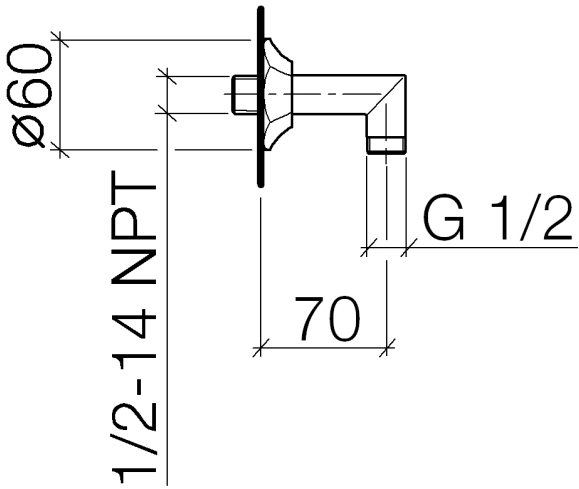

MADISON Wall elbow - Brushed Platinum

MADISON

28 450 370

- 1/2" shower outlet
- rosette Ø 60 mm
- 1/2" connection
- WRAS 240502026

Intrinsic protection against back flow.

	Brushed Platinum	28 450 370-06
	Chrome	28 450 370-00
	Chrome	28 450 370-00 0010
	Brushed Platinum	28 450 370-06 0010
	Platinum	28 450 370-08
	Platinum	28 450 370-08 0010
	Durabass (23kt Gold)	28 450 370-09
	Durabass (23kt Gold)	28 450 370-09 0010
	Brushed Durabass (23kt Gold)	28 450 370-28
	Brushed Durabass (23kt Gold)	28 450 370-28 0010
	Brushed Dark Platinum	28 450 370-99
	Brushed Dark Platinum	28 450 370-99 0010

Recommended miscellaneous

Concealed wall elbow -

35 085 970 90

- max. recess depth 163 mm
- min. recess depth 90 mm

28 450 370

Flow rate chart

Codes & Standards

EN 1717

Scottish Water
Byelaws

UK Water Supply
Regulations

MADISON Wall elbow - Brushed Platinum

MADISON

28 450 370

Certificates

Belgaqua_21-381-2 WRAS_240502

28 450 370

No.	Item Number	Name	Quantity used	Delivery time
	09 27 37 003-06	rosette	4	60