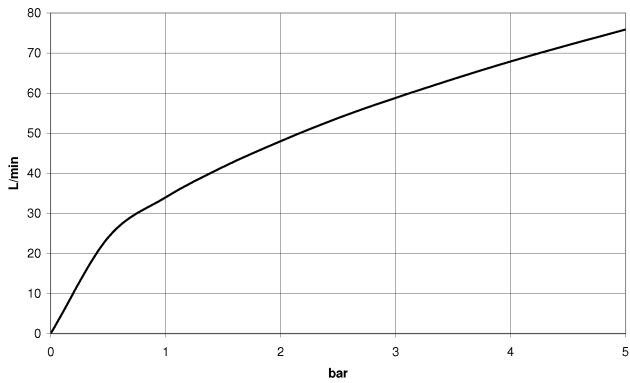

MADISON Wall elbow - Brushed Platinum

MADISON

28 450 370

- 1/2" shower outlet
- rosette Ø 60 mm
- 1/2" connection
- WRAS 240502026

Intrinsic protection against back flow.

	Brushed Platinum	28 450 370-06
	Chrome	28 450 370-00
	Chrome	28 450 370-00 0010
	Brushed Platinum	28 450 370-06 0010
	Platinum	28 450 370-08
	Platinum	28 450 370-08 0010
	Durabass (23kt Gold)	28 450 370-09
	Durabass (23kt Gold)	28 450 370-09 0010
	Brushed Durabass (23kt Gold)	28 450 370-28
	Brushed Durabass (23kt Gold)	28 450 370-28 0010
	Brushed Dark Platinum	28 450 370-99
	Brushed Dark Platinum	28 450 370-99 0010

Recommended miscellaneous

Concealed wall elbow -

35 085 970 90

- max. recess depth 163 mm
- min. recess depth 90 mm

28 450 370

Flow rate chart

Codes & Standards

EN 1717