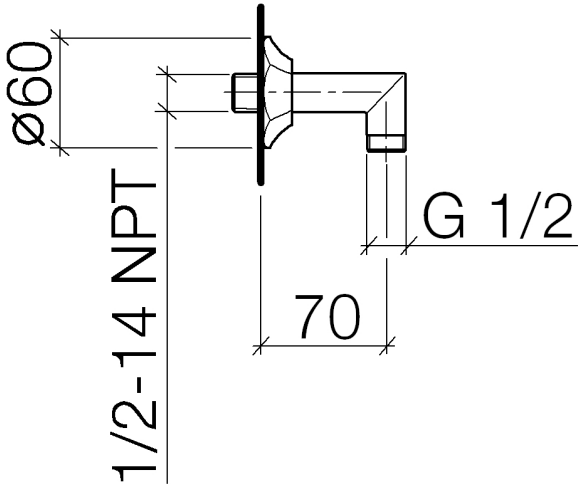

28 450 370

- 1/2" shower outlet
- rosette Ø 60 mm
- 1/2" connection
- WRAS 240502026

Intrinsic protection against back flow.

	Platinum	28 450 370-08
	Chrome	28 450 370-00
	Chrome	28 450 370-00 0010
	Brushed Platinum	28 450 370-06
	Brushed Platinum	28 450 370-06 0010
	Platinum	28 450 370-08 0010
	Durabass (23kt Gold)	28 450 370-09
	Durabass (23kt Gold)	28 450 370-09 0010
	Brushed Durabass (23kt Gold)	28 450 370-28
	Brushed Durabass (23kt Gold)	28 450 370-28 0010
	Brushed Dark Platinum	28 450 370-99
	Brushed Dark Platinum	28 450 370-99 0010

Recommended miscellaneous

Concealed wall elbow - 35 085 970 90

- max. recess depth 163 mm
- min. recess depth 90 mm

28 450 370

Flow rate chart

Codes & Standards

EN 1717

Scottish Water
Byelaws

UK Water Supply
Regulations

MADISON Wall elbow - Platinum

MADISON

28 450 370

Certificates

Belgaqua_21-381-2 WRAS_240502

28 450 370

Product version up to 7/6/2018

Product version from 7/6/2018

MADISON Wall elbow - Platinum

MADISON

28 450 370

Spare parts list

Product version up to 7/6/2018

Product version from 7/6/2018

No.	Item Number	Name	Quantity used	Delivery time
	09 27 37 003-08	rosette	4	40