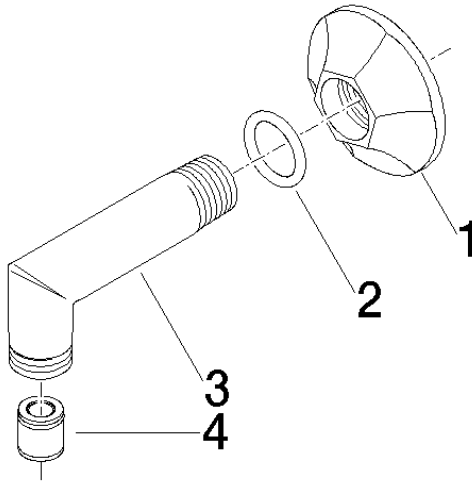

MADISON Wall elbow - Durabronss (23kt Gold)

MADISON

28 450 370

- 1/2" shower outlet
- rosette Ø 60 mm
- 1/2" connection
- WRAS 240502026

Intrinsic protection against back flow.

	Durabronss (23kt Gold)	28 450 370-09
	Chrome	28 450 370-00
	Chrome	28 450 370-00 0010
	Brushed Platinum	28 450 370-06
	Brushed Platinum	28 450 370-06 0010
	Platinum	28 450 370-08
	Platinum	28 450 370-08 0010
	Durabronss (23kt Gold)	28 450 370-09 0010
	Brushed Durabronss (23kt Gold)	28 450 370-28
	Brushed Durabronss (23kt Gold)	28 450 370-28 0010
	Brushed Dark Platinum	28 450 370-99
	Brushed Dark Platinum	28 450 370-99 0010

Recommended miscellaneous

Concealed wall elbow - 35 085 970 90

- max. recess depth 163 mm
- min. recess depth 90 mm

28 450 370

Flow rate chart

Codes & Standards

EN 1717

Scottish Water
Byelaws

UK Water Supply
Regulations

MADISON Wall elbow - Durabronz (23kt Gold)

MADISON

28 450 370

Certificates

Belgaqua_21-381-2 WRAS_240502

28 450 370

Product version up to 7/6/2018

Product version from 7/6/2018

MADISON Wall elbow - Durabronze (23kt Gold)

MADISON

28 450 370

Spare parts list

Product version up to 7/6/2018

Product version from 7/6/2018

No.	Item Number	Name	Quantity used	Delivery time
	09 27 37 003-09	rosette	4	40