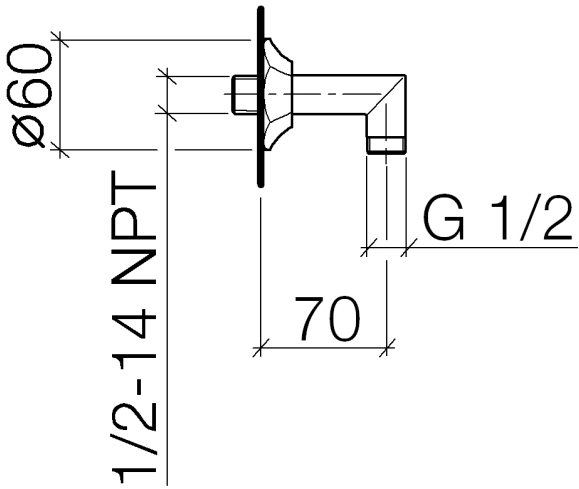

MADISON Wall elbow - Durabronss (23kt Gold)

MADISON

28 450 370

- 1/2" shower outlet
- rosette Ø 60 mm
- 1/2" connection
- WRAS 240502026

Intrinsic protection against back flow.

	Durabronss (23kt Gold)	28 450 370-09
	Chrome	28 450 370-00
	Chrome	28 450 370-00 0010
	Brushed Platinum	28 450 370-06
	Brushed Platinum	28 450 370-06 0010
	Platinum	28 450 370-08
	Platinum	28 450 370-08 0010
	Durabronss (23kt Gold)	28 450 370-09 0010
	Brushed Durabronss (23kt Gold)	28 450 370-28
	Brushed Durabronss (23kt Gold)	28 450 370-28 0010
	Brushed Dark Platinum	28 450 370-99
	Brushed Dark Platinum	28 450 370-99 0010

Recommended miscellaneous

Concealed wall elbow - 35 085 970 90

- max. recess depth 163 mm
- min. recess depth 90 mm

28 450 370

Flow rate chart

Codes & Standards

EN 1717

Scottish Water
Byelaws

UK Water Supply
Regulations

MADISON Wall elbow - Durabronz (23kt Gold)

MADISON

28 450 370

Certificates

Belgaqua_21-381-2 WRAS_240502

28 450 370

Product version up to 7/6/2018

Product version from 7/6/2018

MADISON Wall elbow - Durabronze (23kt Gold)

MADISON

28 450 370

Spare parts list

Product version up to 7/6/2018

Product version from 7/6/2018

No.	Item Number	Name	Quantity used	Delivery time
	09 27 37 003-09	rosette	4	40