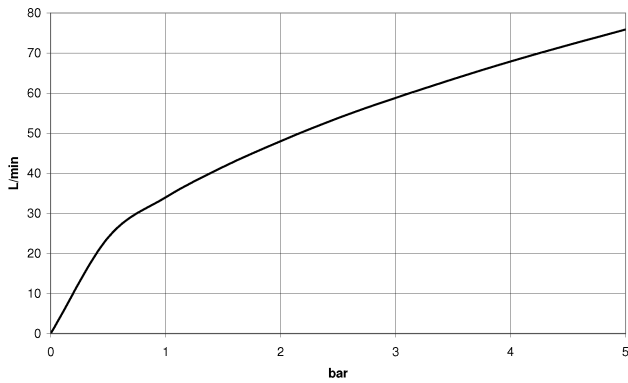

**MADISON Wall elbow - Brushed Durabron (23kt Gold)**

MADISON

28 450 370

- 1/2" shower outlet
- rosette Ø 60 mm
- 1/2" connection
- WRAS 240502026

Intrinsic protection against back flow.

	Brushed Durabron (23kt Gold)	28 450 370-28
	Chrome	28 450 370-00
	Chrome	28 450 370-00 0010
	Brushed Platinum	28 450 370-06
	Brushed Platinum	28 450 370-06 0010
	Platinum	28 450 370-08
	Platinum	28 450 370-08 0010
	Durabron (23kt Gold)	28 450 370-09
	Durabron (23kt Gold)	28 450 370-09 0010
	Brushed Durabron (23kt Gold)	28 450 370-28 0010
	Brushed Dark Platinum	28 450 370-99
	Brushed Dark Platinum	28 450 370-99 0010

**Recommended miscellaneous**

- Concealed wall elbow -** 35 085 970 90
- max. recess depth 163 mm
  - min. recess depth 90 mm

28 450 370

Flow rate chart

Codes & Standards

EN 1717

Scottish Water  
Byelaws

UK Water Supply  
Regulations