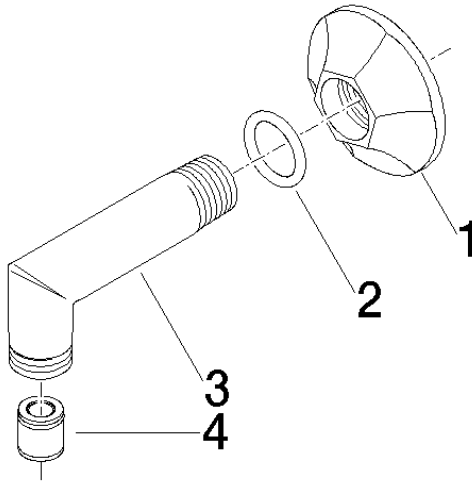

**MADISON Wall elbow - Brushed Durabron (23kt Gold)**

MADISON

28 450 370

- 1/2" shower outlet
- rosette Ø 60 mm
- 1/2" connection
- WRAS 240502026

Intrinsic protection against back flow.

	Brushed Durabron (23kt Gold)	28 450 370-28
	Chrome	28 450 370-00
	Chrome	28 450 370-00 0010
	Brushed Platinum	28 450 370-06
	Brushed Platinum	28 450 370-06 0010
	Platinum	28 450 370-08
	Platinum	28 450 370-08 0010
	Durabron (23kt Gold)	28 450 370-09
	Durabron (23kt Gold)	28 450 370-09 0010
	Brushed Durabron (23kt Gold)	28 450 370-28 0010
	Brushed Dark Platinum	28 450 370-99
	Brushed Dark Platinum	28 450 370-99 0010

**Recommended miscellaneous**

- Concealed wall elbow -** 35 085 970 90
- max. recess depth 163 mm
  - min. recess depth 90 mm

28 450 370

Flow rate chart

Codes & Standards

EN 1717

Scottish Water  
Byelaws

UK Water Supply  
Regulations

# MADISON Wall elbow - Brushed Durabronz (23kt Gold)

MADISON

28 450 370