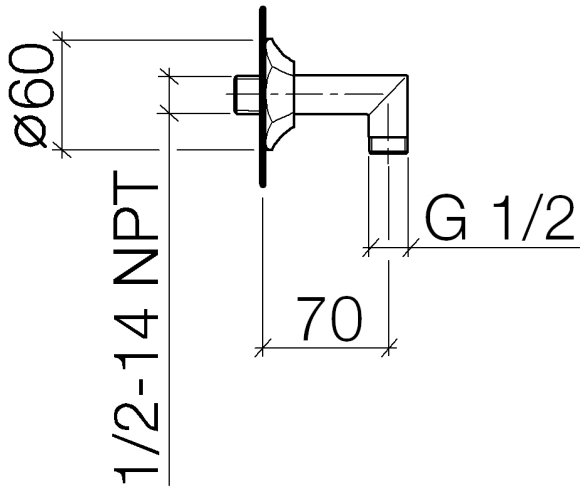

**MADISON Wall elbow - Brushed Durabron (23kt Gold)**

MADISON

28 450 370

- 1/2" shower outlet
- rosette Ø 60 mm
- 1/2" connection
- WRAS 240502026

Intrinsic protection against back flow.

	Brushed Durabron (23kt Gold)	28 450 370-28
	Chrome	28 450 370-00
	Chrome	28 450 370-00 0010
	Brushed Platinum	28 450 370-06
	Brushed Platinum	28 450 370-06 0010
	Platinum	28 450 370-08
	Platinum	28 450 370-08 0010
	Durabron (23kt Gold)	28 450 370-09
	Durabron (23kt Gold)	28 450 370-09 0010
	Brushed Durabron (23kt Gold)	28 450 370-28 0010
	Brushed Dark Platinum	28 450 370-99
	Brushed Dark Platinum	28 450 370-99 0010

**Recommended miscellaneous**

- Concealed wall elbow -** 35 085 970 90
- max. recess depth 163 mm
  - min. recess depth 90 mm

28 450 370

Flow rate chart

Codes & Standards

EN 1717

Scottish Water  
Byelaws

UK Water Supply  
Regulations

### Product version from 7/6/2018

No.	Item Number	Name	Quantity used	Delivery time
	09 27 37 003-28	rosette	4	20