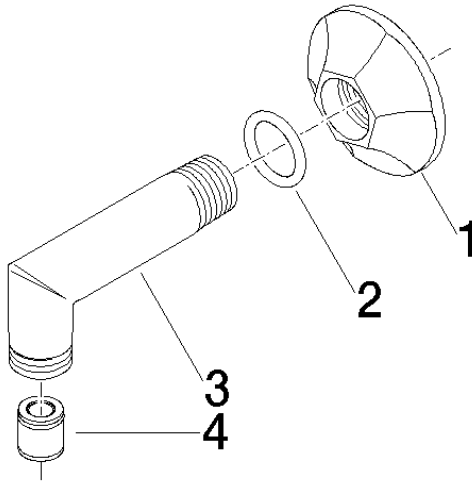

28 450 370

Product version up to 7/6/2018

Product version from 7/6/2018