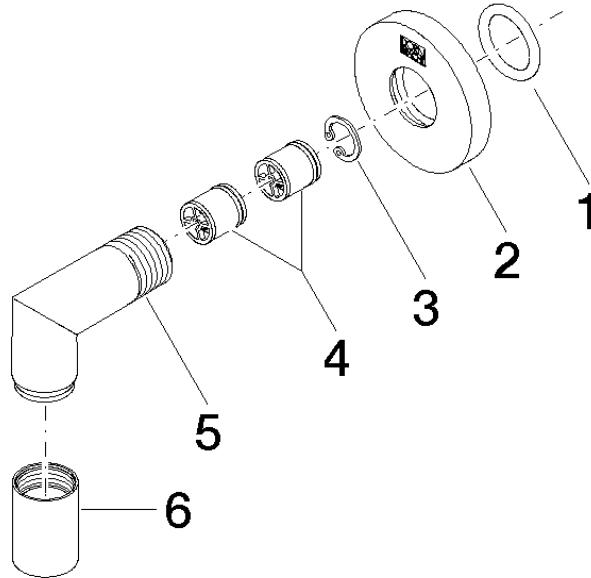

Wall elbow - Chrome

TARA

28 450 625

- 3/8" shower outlet
- rosette Ø 55 mm
- 1/2" connection
- WRAS 1811023

Intrinsic protection against back flow.

Fits: TARA, META

	Chrome	28 450 625-00
	Brushed Platinum	28 450 625-06
	Platinum	28 450 625-08
	Dark Chrome	28 450 625-19
	Light Gold	28 450 625-26
	Brushed Light Gold	28 450 625-27
	Brushed Durabronze (23kt Gold)	28 450 625-28
	Matte Black	28 450 625-33
	Brushed Bronze	28 450 625-42
	Brushed Champagne (22kt Gold)	28 450 625-46
	Champagne (22kt Gold)	28 450 625-47
	Brushed Chrome	28 450 625-93
	Brushed Dark Platinum	28 450 625-99

## Wall elbow - Chrome

TARA

28 450 625

#### **Product version from 7/6/2018**

No.	Item Number	Name	Quantity used	Delivery time
	90 14 10 026 00 90	seal	7	2