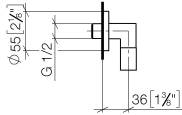

Wall elbow - Brushed Platinum

TARA

28 450 625

- 3/8" shower outlet
- rosette Ø 55 mm
- 1/2" connection
- WRAS 1811023

Intrinsic protection against back flow.

Fits: TARA, META

	Brushed Platinum	28 450 625-06
	Chrome	28 450 625-00
	Platinum	28 450 625-08
	Dark Chrome	28 450 625-19
	Light Gold	28 450 625-26
	Brushed Light Gold	28 450 625-27
	Brushed Durabronze (23kt Gold)	28 450 625-28
	Matte Black	28 450 625-33
	Brushed Bronze	28 450 625-42
	Brushed Champagne (22kt Gold)	28 450 625-46
	Champagne (22kt Gold)	28 450 625-47
	Brushed Chrome	28 450 625-93
	Brushed Dark Platinum	28 450 625-99

Recommended miscellaneous

Concealed wall elbow -

35 085 970 90

- max. recess depth 163 mm
- min. recess depth 90 mm

28 450 625

mm [inches]

Flow rate chart

Codes & Standards

ASME A112.18.1	cUPC	EN 1717	Scottish Water Byelaws
UK Water Supply Regulations	XP P 41-280		

Wall elbow - Brushed Platinum

TARA

28 450 625

Certificates

ACS_20 ACC LY

Belgaqua_21-381-2 IAPMO_4976

WRAS_1811