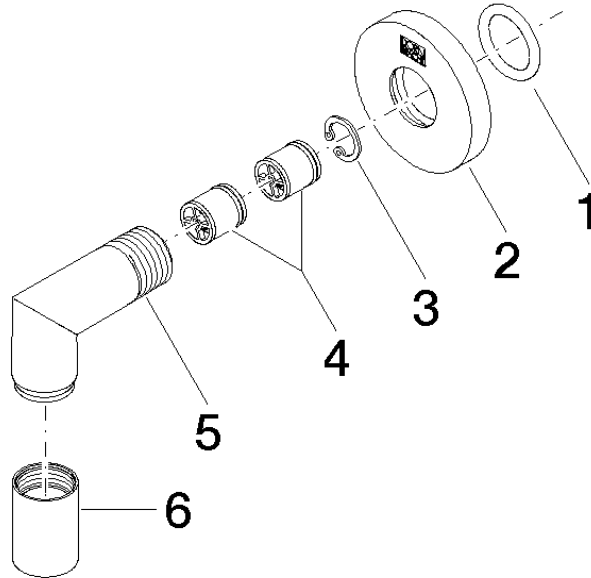

Wall elbow - Platinum

TARA

28 450 625

- 3/8" shower outlet
- rosette Ø 55 mm
- 1/2" connection
- WRAS 1811023

Intrinsic protection against back flow.

Fits: TARA, META

	Platinum	28 450 625-08
	Chrome	28 450 625-00
	Brushed Platinum	28 450 625-06
	Dark Chrome	28 450 625-19
	Light Gold	28 450 625-26
	Brushed Light Gold	28 450 625-27
	Brushed Durabronze (23kt Gold)	28 450 625-28
	Matte Black	28 450 625-33
	Brushed Bronze	28 450 625-42
	Brushed Champagne (22kt Gold)	28 450 625-46
	Champagne (22kt Gold)	28 450 625-47
	Brushed Chrome	28 450 625-93
	Brushed Dark Platinum	28 450 625-99

cUPC

EN 1717

Scottish Water
Byelaws

UK Water Supply
Regulations

XP P 41-280

Wall elbow - Platinum

TARA

28 450 625

Certificates

ACS_20 ACC LY

Belgaqua_21-381-2 IAPMO_4976

WRAS_1811

28 450 625

Product version up to 7/6/2018

Product version from 7/6/2018

Wall elbow - Platinum

TARA

28 450 625

Spare parts list

Product version up to 7/6/2018

Product version from 7/6/2018

No.	Item Number	Name	Quantity used	Delivery time
	90 14 10 026 00 90	seal	7	2