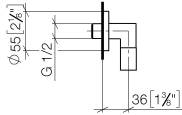

Wall elbow - Platinum

TARA

28 450 625

- 3/8" shower outlet
- rosette Ø 55 mm
- 1/2" connection
- WRAS 1811023

Intrinsic protection against back flow.

Fits: TARA, META

	Platinum	28 450 625-08
	Chrome	28 450 625-00
	Brushed Platinum	28 450 625-06
	Dark Chrome	28 450 625-19
	Light Gold	28 450 625-26
	Brushed Light Gold	28 450 625-27
	Brushed Durabronze (23kt Gold)	28 450 625-28
	Matte Black	28 450 625-33
	Brushed Bronze	28 450 625-42
	Brushed Champagne (22kt Gold)	28 450 625-46
	Champagne (22kt Gold)	28 450 625-47
	Brushed Chrome	28 450 625-93
	Brushed Dark Platinum	28 450 625-99

Recommended miscellaneous

Concealed wall elbow - 35 085 970 90

- max. recess depth 163 mm
- min. recess depth 90 mm

28 450 625

mm [inches]

Flow rate chart

Codes & Standards

ASME A112.18.1

cUPC

EN 1717

Scottish Water
Byelaws

UK Water Supply
Regulations

XP P 41-280

Wall elbow - Platinum

TARA

28 450 625