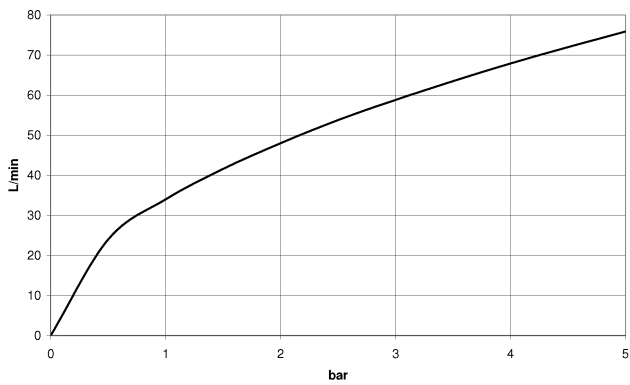

Wall elbow - Platinum

TARA

28 450 625

- 3/8" shower outlet
- rosette Ø 55 mm
- 1/2" connection
- WRAS 1811023

Intrinsic protection against back flow.

Fits: TARA, META

	Platinum	28 450 625-08
	Chrome	28 450 625-00
	Brushed Platinum	28 450 625-06
	Dark Chrome	28 450 625-19
	Light Gold	28 450 625-26
	Brushed Light Gold	28 450 625-27
	Brushed Durabronze (23kt Gold)	28 450 625-28
	Matte Black	28 450 625-33
	Brushed Bronze	28 450 625-42
	Brushed Champagne (22kt Gold)	28 450 625-46
	Champagne (22kt Gold)	28 450 625-47
	Brushed Chrome	28 450 625-93
	Brushed Dark Platinum	28 450 625-99

Recommended miscellaneous

Concealed wall elbow - 35 085 970 90

- max. recess depth 163 mm
- min. recess depth 90 mm

28 450 625

mm [inches]

Flow rate chart

Codes & Standards

ASME A112.18.1

cUPC

EN 1717

Scottish Water
Byelaws

UK Water Supply
Regulations

XP P 41-280

Wall elbow - Platinum

TARA

28 450 625