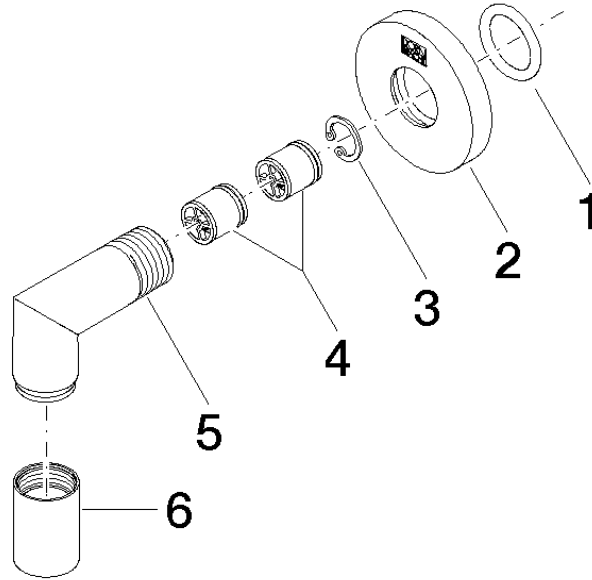

Wall elbow - Dark Chrome

TARA

28 450 625

- 3/8" shower outlet
- rosette Ø 55 mm
- 1/2" connection
- WRAS 1811023

Intrinsic protection against back flow.

Fits: TARA, META

	Dark Chrome	28 450 625-19
	Chrome	28 450 625-00
	Brushed Platinum	28 450 625-06
	Platinum	28 450 625-08
	Light Gold	28 450 625-26
	Brushed Light Gold	28 450 625-27
	Brushed Durabronze (23kt Gold)	28 450 625-28
	Matte Black	28 450 625-33
	Brushed Bronze	28 450 625-42
	Brushed Champagne (22kt Gold)	28 450 625-46
	Champagne (22kt Gold)	28 450 625-47
	Brushed Chrome	28 450 625-93
	Brushed Dark Platinum	28 450 625-99

Recommended miscellaneous

Concealed wall elbow -

35 085 970 90

- max. recess depth 163 mm
- min. recess depth 90 mm

28 450 625

mm [inches]

Flow rate chart

Codes & Standards

EN 1717

Wall elbow - Dark Chrome

TARA

28 450 625

Certificates

Belgaqua_21-381-2

Spare parts list