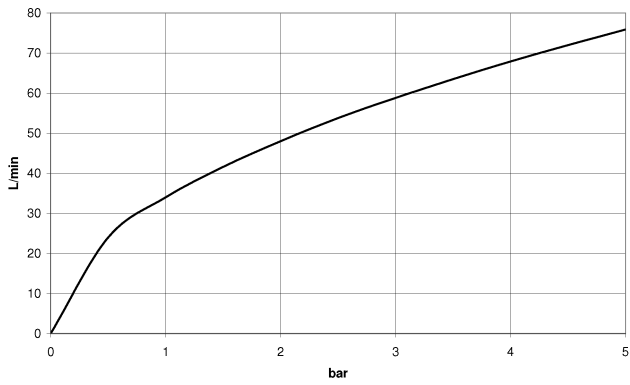

Wall elbow - Light Gold

TARA

28 450 625

- 3/8" shower outlet
- rosette Ø 55 mm
- 1/2" connection
- WRAS 1811023

Intrinsic protection against back flow.

Fits: TARA, META

	Light Gold	28 450 625-26
	Chrome	28 450 625-00
	Brushed Platinum	28 450 625-06
	Platinum	28 450 625-08
	Dark Chrome	28 450 625-19
	Brushed Light Gold	28 450 625-27
	Brushed Durabronze (23kt Gold)	28 450 625-28
	Matte Black	28 450 625-33
	Brushed Bronze	28 450 625-42
	Brushed Champagne (22kt Gold)	28 450 625-46
	Champagne (22kt Gold)	28 450 625-47
	Brushed Chrome	28 450 625-93
	Brushed Dark Platinum	28 450 625-99

Recommended miscellaneous

**Concealed wall elbow -** 35 085 970 90

- min. recess depth 90 mm
- max. recess depth 163 mm

28 450 625

mm [inches]

Flow rate chart

Product version from 7/6/2018