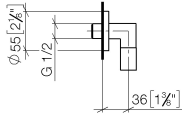

Wall elbow - Light Gold

TARA

28 450 625

- 3/8" shower outlet
- rosette Ø 55 mm
- 1/2" connection
- WRAS 1811023

Intrinsic protection against back flow.

Fits: TARA, META

	Light Gold	28 450 625-26
	Chrome	28 450 625-00
	Brushed Platinum	28 450 625-06
	Platinum	28 450 625-08
	Dark Chrome	28 450 625-19
	Brushed Light Gold	28 450 625-27
	Brushed Durabronze (23kt Gold)	28 450 625-28
	Matte Black	28 450 625-33
	Brushed Bronze	28 450 625-42
	Brushed Champagne (22kt Gold)	28 450 625-46
	Champagne (22kt Gold)	28 450 625-47
	Brushed Chrome	28 450 625-93
	Brushed Dark Platinum	28 450 625-99

Recommended miscellaneous

**Concealed wall elbow -** 35 085 970 90

- min. recess depth 90 mm
- max. recess depth 163 mm

28 450 625

mm [inches]

Flow rate chart

Product version from 7/6/2018