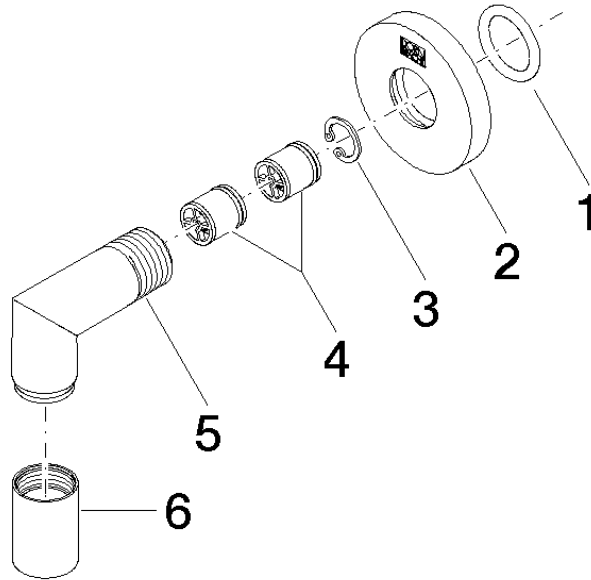

Wall elbow - Light Gold

TARA

28 450 625

- 3/8" shower outlet
- rosette Ø 55 mm
- 1/2" connection
- WRAS 1811023

Intrinsic protection against back flow.

Fits: TARA, META

	Light Gold	28 450 625-26
	Chrome	28 450 625-00
	Brushed Platinum	28 450 625-06
	Platinum	28 450 625-08
	Dark Chrome	28 450 625-19
	Brushed Light Gold	28 450 625-27
	Brushed Durabronze (23kt Gold)	28 450 625-28
	Matte Black	28 450 625-33
	Brushed Bronze	28 450 625-42
	Brushed Champagne (22kt Gold)	28 450 625-46
	Champagne (22kt Gold)	28 450 625-47
	Brushed Chrome	28 450 625-93
	Brushed Dark Platinum	28 450 625-99

Recommended miscellaneous

**Concealed wall elbow -** 35 085 970 90

- min. recess depth 90 mm
- max. recess depth 163 mm

28 450 625

mm [inches]

Flow rate chart

Product version from 7/6/2018

## Wall elbow - Light Gold

TARA

28 450 625

#### Product version from 7/6/2018

No.	Item Number	Name	Quantity used	Delivery time
	90 14 10 026 00 90	seal	7	2