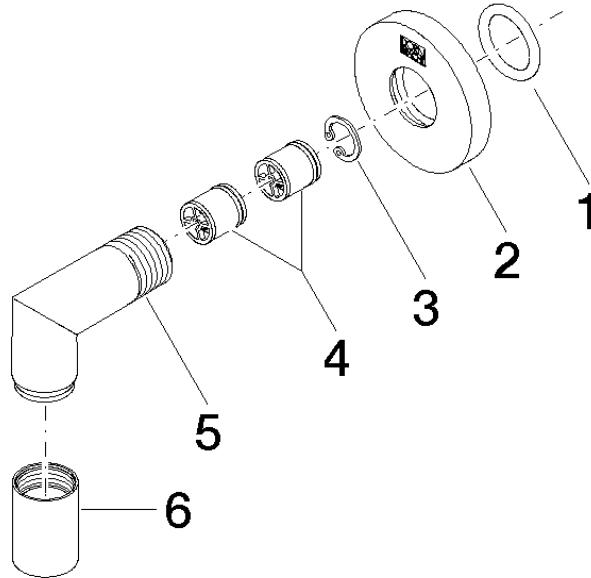

Wall elbow - Brushed Durabronze (23kt Gold)

TARA

28 450 625

- 3/8" shower outlet
- rosette Ø 55 mm
- 1/2" connection
- WRAS 1811023

Intrinsic protection against back flow.

Fits: TARA, META

	Brushed Durabronze (23kt Gold)	28 450 625-28
	Chrome	28 450 625-00
	Brushed Platinum	28 450 625-06
	Platinum	28 450 625-08
	Dark Chrome	28 450 625-19
	Light Gold	28 450 625-26
	Brushed Light Gold	28 450 625-27
	Matte Black	28 450 625-33
	Brushed Bronze	28 450 625-42
	Brushed Champagne (22kt Gold)	28 450 625-46
	Champagne (22kt Gold)	28 450 625-47
	Brushed Chrome	28 450 625-93
	Brushed Dark Platinum	28 450 625-99

EN 1717

Scottish Water
Byelaws

UK Water Supply
Regulations

XP P 41-280

Wall elbow - Brushed Durabron (23kt Gold)

TARA

28 450 625

Certificates

ACS_20 ACC LY Belgaqua_21-381-2 WRAS_1811

28 450 625

Product version up to 7/6/2018

Product version from 7/6/2018

Wall elbow - Brushed Durabronz (23kt Gold)

TARA

28 450 625

Spare parts list

Product version up to 7/6/2018

Product version from 7/6/2018

No.	Item Number	Name	Quantity used	Delivery time
	90 14 10 026 00 90	seal	7	2