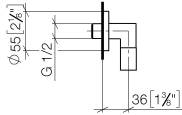

Wall elbow - Matte Black

TARA

28 450 625

- 3/8" shower outlet
- rosette Ø 55 mm
- 1/2" connection
- WRAS 1811023

Intrinsic protection against back flow.

Fits: TARA, META

	Matte Black	28 450 625-33
	Chrome	28 450 625-00
	Brushed Platinum	28 450 625-06
	Platinum	28 450 625-08
	Dark Chrome	28 450 625-19
	Light Gold	28 450 625-26
	Brushed Light Gold	28 450 625-27
	Brushed Durabronze (23kt Gold)	28 450 625-28
	Brushed Bronze	28 450 625-42
	Brushed Champagne (22kt Gold)	28 450 625-46
	Champagne (22kt Gold)	28 450 625-47
	Brushed Chrome	28 450 625-93
	Brushed Dark Platinum	28 450 625-99

Recommended miscellaneous

Concealed wall elbow -

35 085 970 90

- max. recess depth 163 mm
- min. recess depth 90 mm

28 450 625

mm [inches]

Flow rate chart

Codes & Standards

ASME A112.18.1

cUPC

EN 1717

Scottish Water
Byelaws

UK Water Supply
Regulations

XP P 41-280

Wall elbow - Matte Black

TARA