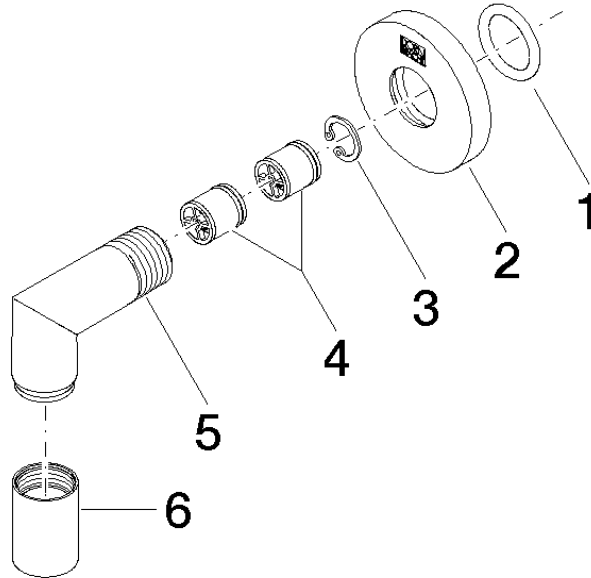

Wall elbow - Matte Black

TARA

28 450 625

- 3/8" shower outlet
- rosette Ø 55 mm
- 1/2" connection
- WRAS 1811023

Intrinsic protection against back flow.

Fits: TARA, META

	Matte Black	28 450 625-33
	Chrome	28 450 625-00
	Brushed Platinum	28 450 625-06
	Platinum	28 450 625-08
	Dark Chrome	28 450 625-19
	Light Gold	28 450 625-26
	Brushed Light Gold	28 450 625-27
	Brushed Durabronze (23kt Gold)	28 450 625-28
	Brushed Bronze	28 450 625-42
	Brushed Champagne (22kt Gold)	28 450 625-46
	Champagne (22kt Gold)	28 450 625-47
	Brushed Chrome	28 450 625-93
	Brushed Dark Platinum	28 450 625-99

ASME A112.18.1

cUPC

EN 1717

Scottish Water
Byelaws

UK Water Supply
Regulations

XP P 41-280

Wall elbow - Matte Black

TARA

Wall elbow - Matte Black

TARA

28 450 625

Spare parts list

Product version up to 7/6/2018

Product version from 7/6/2018

No.	Item Number	Name	Quantity used	Delivery time
	90 14 10 026 00 90	seal	7	2