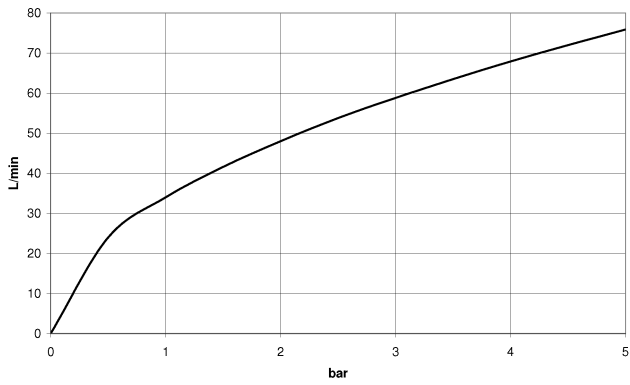

28 450 625

- 3/8" shower outlet
- rosette Ø 55 mm
- 1/2" connection
- WRAS 1811023

Intrinsic protection against back flow.

Fits: TARA, META

	Brushed Bronze	28 450 625-42
	Chrome	28 450 625-00
	Brushed Platinum	28 450 625-06
	Platinum	28 450 625-08
	Dark Chrome	28 450 625-19
	Light Gold	28 450 625-26
	Brushed Light Gold	28 450 625-27
	Brushed Durabronze (23kt Gold)	28 450 625-28
	Matte Black	28 450 625-33
	Brushed Champagne (22kt Gold)	28 450 625-46
	Champagne (22kt Gold)	28 450 625-47
	Brushed Chrome	28 450 625-93
	Brushed Dark Platinum	28 450 625-99

28 450 625

mm [inches]

Flow rate chart

28 450 625

Product version from 7/6/2018

Parts for other
finishes can be found
here: [Chrome](#)

Wall elbow - Brushed Bronze

TARA