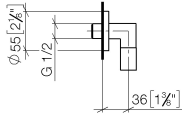

28 450 625

- 3/8" shower outlet
- rosette Ø 55 mm
- 1/2" connection
- WRAS 1811023

Intrinsic protection against back flow.

Fits: TARA, META

	Brushed Bronze	28 450 625-42
	Chrome	28 450 625-00
	Brushed Platinum	28 450 625-06
	Platinum	28 450 625-08
	Dark Chrome	28 450 625-19
	Light Gold	28 450 625-26
	Brushed Light Gold	28 450 625-27
	Brushed Durabronze (23kt Gold)	28 450 625-28
	Matte Black	28 450 625-33
	Brushed Champagne (22kt Gold)	28 450 625-46
	Champagne (22kt Gold)	28 450 625-47
	Brushed Chrome	28 450 625-93
	Brushed Dark Platinum	28 450 625-99

28 450 625

mm [inches]

Flow rate chart

28 450 625

Product version from 7/6/2018

Parts for other
finishes can be found
here: [Chrome](#)

Wall elbow - Brushed Bronze

TARA