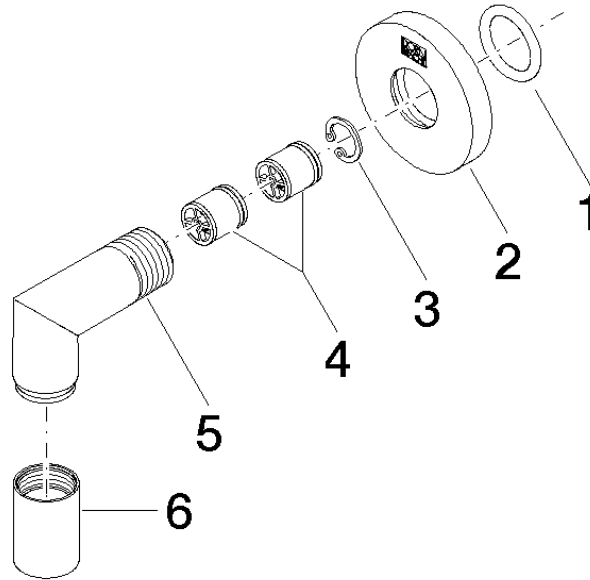

28 450 625

- 3/8" shower outlet
- rosette Ø 55 mm
- 1/2" connection
- WRAS 1811023

Intrinsic protection against back flow.

Fits: TARA, META

	Brushed Bronze	28 450 625-42
	Chrome	28 450 625-00
	Brushed Platinum	28 450 625-06
	Platinum	28 450 625-08
	Dark Chrome	28 450 625-19
	Light Gold	28 450 625-26
	Brushed Light Gold	28 450 625-27
	Brushed Durabronze (23kt Gold)	28 450 625-28
	Matte Black	28 450 625-33
	Brushed Champagne (22kt Gold)	28 450 625-46
	Champagne (22kt Gold)	28 450 625-47
	Brushed Chrome	28 450 625-93
	Brushed Dark Platinum	28 450 625-99

28 450 625

mm [inches]

Flow rate chart

28 450 625

Product version from 7/6/2018

Parts for other
finishes can be found
here: [Chrome](#)

Wall elbow - Brushed Bronze

TARA

28 450 625

Spare parts list

Product version from 7/6/2018

No.	Item Number	Name	Quantity used	Delivery time
	90 14 10 026 00 90	seal	7	2