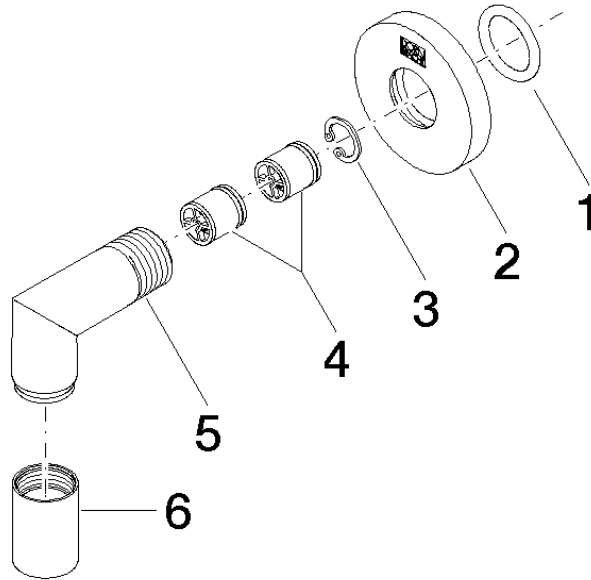

Wall elbow - Brushed Champagne (22kt Gold)

TARA

28 450 625

- 3/8" shower outlet
- rosette Ø 55 mm
- 1/2" connection
- WRAS 1811023

Intrinsic protection against back flow.

Fits: TARA, META

	Brushed Champagne (22kt Gold)	28 450 625-46
	Chrome	28 450 625-00
	Brushed Platinum	28 450 625-06
	Platinum	28 450 625-08
	Dark Chrome	28 450 625-19
	Light Gold	28 450 625-26
	Brushed Light Gold	28 450 625-27
	Brushed Durabronze (23kt Gold)	28 450 625-28
	Matte Black	28 450 625-33
	Brushed Bronze	28 450 625-42
	Champagne (22kt Gold)	28 450 625-47
	Brushed Chrome	28 450 625-93
	Brushed Dark Platinum	28 450 625-99

Recommended miscellaneous

- Concealed wall elbow -**
- max. recess depth 163 mm
 - min. recess depth 90 mm

35 085 970 90

28 450 625

mm [inches]

Flow rate chart

Codes & Standards

EN 1717

Wall elbow - Brushed Champagne (22kt Gold)

TARA

28 450 625

Certificates

Belgaqua_21-381-2

28 450 625

Product version from 7/6/2018

Wall elbow - Brushed Champagne (22kt Gold)

TARA

28 450 625

Spare parts list

Product version from 7/6/2018

No.	Item Number	Name	Quantity used	Delivery time
	90 14 10 026 00 90	seal	7	2