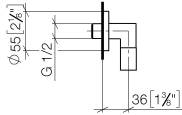

**Wall elbow - Brushed Dark Platinum**

TARA

28 450 625

- 3/8" shower outlet
- rosette Ø 55 mm
- 1/2" connection
- WRAS 1811023

Intrinsic protection against back flow.

Fits: TARA, META

	Brushed Dark Platinum	28 450 625-99
	Chrome	28 450 625-00
	Brushed Platinum	28 450 625-06
	Platinum	28 450 625-08
	Dark Chrome	28 450 625-19
	Light Gold	28 450 625-26
	Brushed Light Gold	28 450 625-27
	Brushed Durabronze (23kt Gold)	28 450 625-28
	Matte Black	28 450 625-33
	Brushed Bronze	28 450 625-42
	Brushed Champagne (22kt Gold)	28 450 625-46
	Champagne (22kt Gold)	28 450 625-47
	Brushed Chrome	28 450 625-93

**Recommended miscellaneous**

**Concealed wall elbow -**

35 085 970 90

- max. recess depth 163 mm
- min. recess depth 90 mm

28 450 625

mm [inches]

Flow rate chart

Codes & Standards