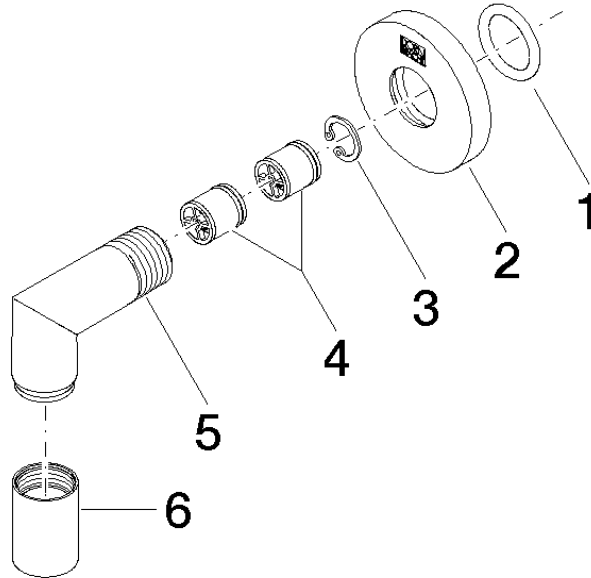

**Wall elbow - Brushed Dark Platinum**

TARA

28 450 625

- 3/8" shower outlet
- rosette Ø 55 mm
- 1/2" connection
- WRAS 1811023

Intrinsic protection against back flow.

Fits: TARA, META

	Brushed Dark Platinum	28 450 625-99
	Chrome	28 450 625-00
	Brushed Platinum	28 450 625-06
	Platinum	28 450 625-08
	Dark Chrome	28 450 625-19
	Light Gold	28 450 625-26
	Brushed Light Gold	28 450 625-27
	Brushed Durabronze (23kt Gold)	28 450 625-28
	Matte Black	28 450 625-33
	Brushed Bronze	28 450 625-42
	Brushed Champagne (22kt Gold)	28 450 625-46
	Champagne (22kt Gold)	28 450 625-47
	Brushed Chrome	28 450 625-93

## Wall elbow - Brushed Dark Platinum

TARA

28 450 625

### Product version from 7/6/2018

No.	Item Number	Name	Quantity used	Delivery time
	90 14 10 026 00 90	seal	7	2