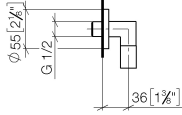

EDITION PRO Wall elbow - Chrome

28 450 626

- 3/8" shower outlet
- rosette Ø 55 mm
- 1/2" connection
- WRAS 1811077

Intrinsic protection against back flow.

	Chrome	28 450 626-00
	Matte Black	28 450 626-33
	Brushed Chrome	28 450 626-93

EDITION PRO Wall elbow - Chrome

28 450 626

mm [inches]

Codes & Standards

EN 1717

Scottish Water
Byelaws

UK Water Supply
Regulations

Certificates