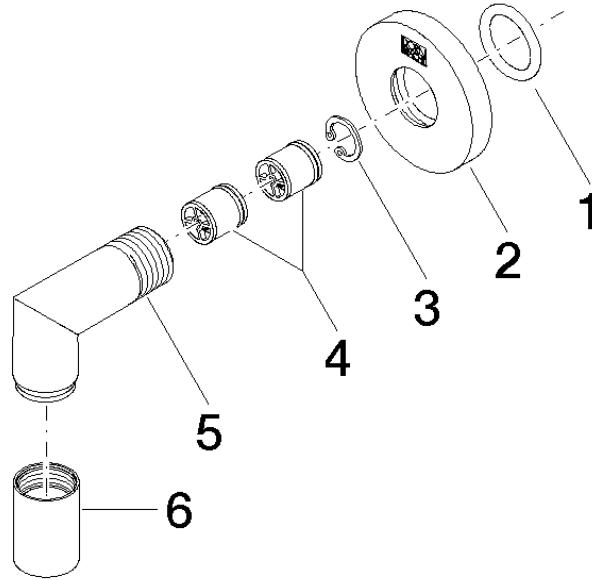

EDITION PRO Wall elbow - Chrome

28 450 626

- 3/8" shower outlet
- rosette Ø 55 mm
- 1/2" connection
- WRAS 1811077

Intrinsic protection against back flow.

	Chrome	28 450 626-00
	Matte Black	28 450 626-33
	Brushed Chrome	28 450 626-93

EDITION PRO Wall elbow - Chrome

28 450 626

mm [inches]

Codes & Standards

EN 1717

Scottish Water
Byelaws

UK Water Supply
Regulations

Certificates

Belgaqua_21-381-2 WRAS_1811

EDITION PRO Wall elbow - Chrome

28 450 626

EDITION PRO Wall elbow - Chrome

28 450 626

Spare parts list

No.	Item Number	Name	Quantity used	Delivery time
	90 14 10 026 00 90	seal	6	2