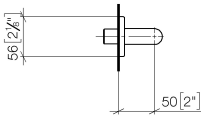

28 450 710

- 3/8" shower outlet
- rosette 78 x 55 mm
- 1/2" connection
- WRAS 2310091

Intrinsic protection against back flow.

	Chrome	28 450 710-00
	Brushed Platinum	28 450 710-06

**Recommended miscellaneous**

- Concealed wall elbow -** 35 085 970 90
- max. recess depth 163 mm
  - min. recess depth 90 mm

28 450 710

mm [inches]

**Flow rate chart**

**Codes & Standards**

ASME A112.18.1

cUPC

EN 1717