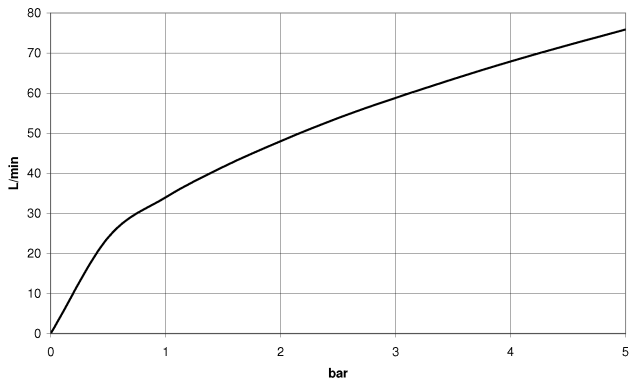

28 450 710

- 3/8" shower outlet
- rosette 78 x 55 mm
- 1/2" connection
- WRAS 2310091

Intrinsic protection against back flow.

	Chrome	28 450 710-00
	Brushed Platinum	28 450 710-06

**Recommended miscellaneous**

- Concealed wall elbow -** 35 085 970 90
- max. recess depth 163 mm
  - min. recess depth 90 mm

28 450 710

mm [inches]

**Flow rate chart**

**Codes & Standards**

ASME A112.18.1

cUPC

EN 1717