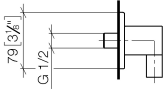

28 450 710

- 3/8" shower outlet
- rosette 78 x 55 mm
- 1/2" connection
- WRAS 2310091

Intrinsic protection against back flow.

	Chrome	28 450 710-00
	Brushed Platinum	28 450 710-06

**Recommended miscellaneous**

- Concealed wall elbow -** 35 085 970 90
- max. recess depth 163 mm
  - min. recess depth 90 mm

28 450 710

mm [inches]

**Flow rate chart**

**Codes & Standards**

ASME A112.18.1

cUPC

EN 1717