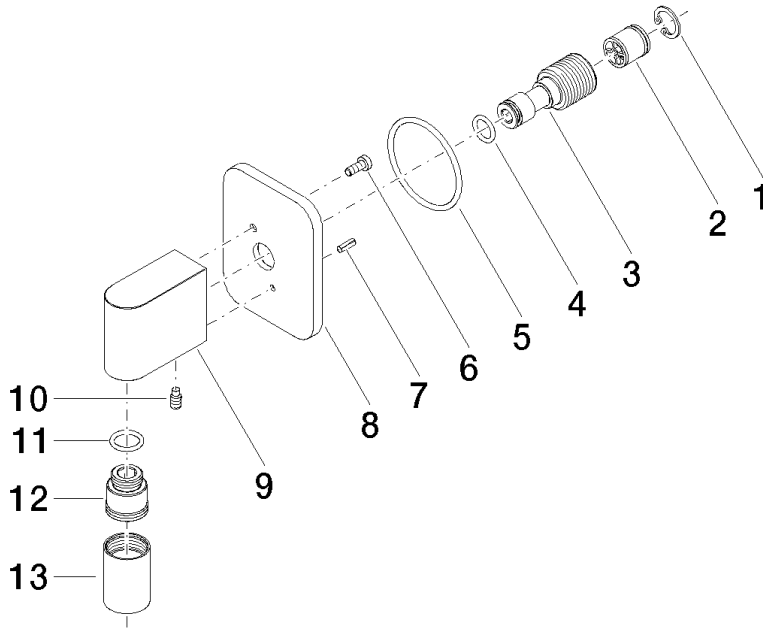

28 450 845

Product version from 3/9/2016 to 7/6/2018

Product version from 7/6/2018 to 3/2/2021

Product version from 3/2/2021