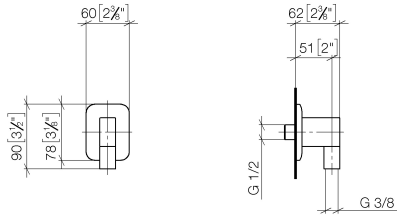

LISSÉ Wall elbow - Brushed Platinum

LISSÉ

28 450 845

- 3/8" shower outlet
- rosette 60 x 78 mm
- 1/2" connection
- WRAS 2310091

Intrinsic protection against back flow.

	Brushed Platinum	28 450 845-06
	Chrome	28 450 845-00
	Dark Chrome	28 450 845-19
	Light Gold	28 450 845-26
	Brushed Light Gold	28 450 845-27
	Matte Black	28 450 845-33
	Brushed Chrome	28 450 845-93
	Brushed Dark Platinum	28 450 845-99

Recommended miscellaneous

- Concealed wall elbow -** 35 085 970 90
- max. recess depth 163 mm
  - min. recess depth 90 mm

28 450 845

mm [inches]

**Flow rate chart**

**Codes & Standards**

ASME A112.18.1

cUPC