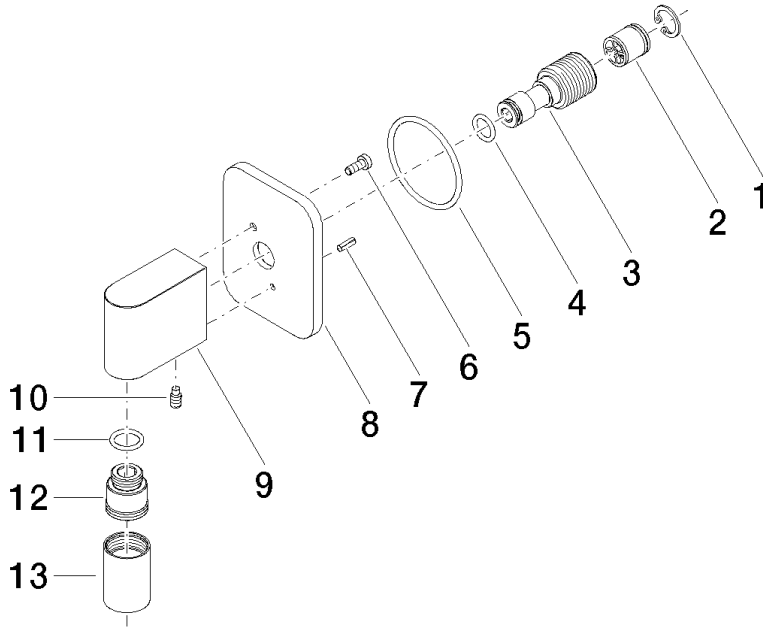

28 450 845

Product version from 3/2/2021

Parts for other
finishes can be found
here: [Chrome](#)