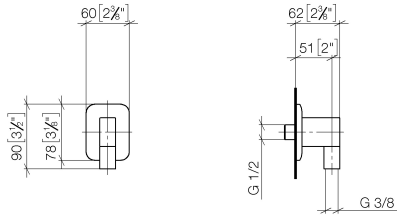

28 450 845

- 3/8" shower outlet
- rosette 60 x 78 mm
- 1/2" connection
- WRAS 2310091

Intrinsic protection against back flow.

	Dark Chrome	28 450 845-19
	Chrome	28 450 845-00
	Brushed Platinum	28 450 845-06
	Light Gold	28 450 845-26
	Brushed Light Gold	28 450 845-27
	Matte Black	28 450 845-33
	Brushed Chrome	28 450 845-93
	Brushed Dark Platinum	28 450 845-99

28 450 845

mm [inches]

**Flow rate chart**

**Codes & Standards**

Scottish Water  
Byelaws

UK Water Supply  
Regulations