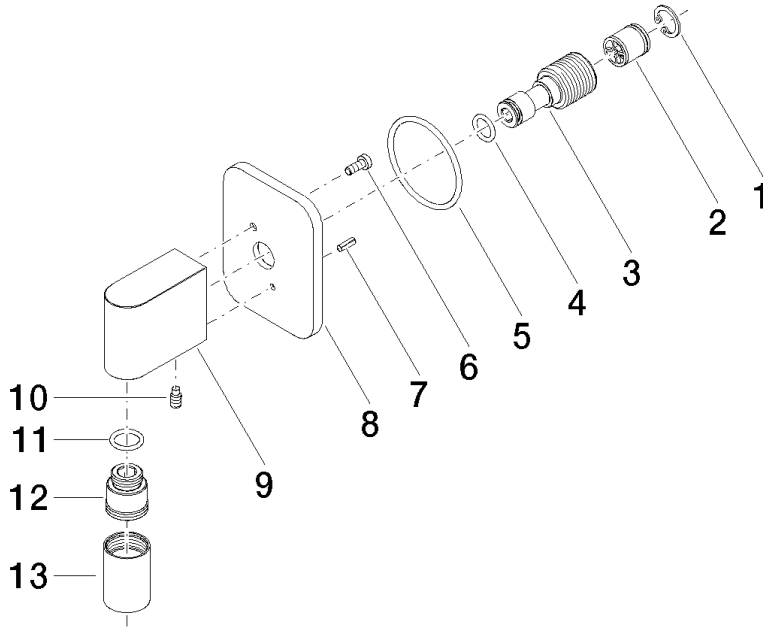

LISSÉ Wall elbow - Brushed Light Gold

LISSÉ

28 450 845

- 3/8" shower outlet
- rosette 60 x 78 mm
- 1/2" connection
- WRAS 2310091

Intrinsic protection against back flow.

	Brushed Light Gold	28 450 845-27
	Chrome	28 450 845-00
	Brushed Platinum	28 450 845-06
	Dark Chrome	28 450 845-19
	Light Gold	28 450 845-26
	Matte Black	28 450 845-33
	Brushed Chrome	28 450 845-93
	Brushed Dark Platinum	28 450 845-99

Recommended miscellaneous

Concealed wall elbow - 35 085 970 90

- min. recess depth 90 mm
- max. recess depth 163 mm

28 450 845

mm [inches]

Flow rate chart

Codes & Standards

Scottish Water
Byelaws

UK Water Supply
Regulations

LISSÉ Wall elbow - Brushed Light Gold

LISSÉ

28 450 845

Certificates

WRAS_2310

28 450 845

Product version from 3/2/2021

LISSÉ Wall elbow - Brushed Light Gold

LISSÉ

28 450 845

Spare parts list

Product version from 3/2/2021

No.	Item Number	Name	Quantity used	Delivery time
	09 16 01 014 90	ring	13	2