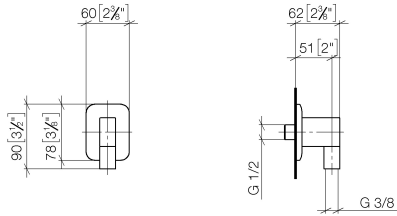

LISSÉ Wall elbow - Brushed Light Gold

LISSÉ

28 450 845

- 3/8" shower outlet
- rosette 60 x 78 mm
- 1/2" connection
- WRAS 2310091

Intrinsic protection against back flow.

	Brushed Light Gold	28 450 845-27
	Chrome	28 450 845-00
	Brushed Platinum	28 450 845-06
	Dark Chrome	28 450 845-19
	Light Gold	28 450 845-26
	Matte Black	28 450 845-33
	Brushed Chrome	28 450 845-93
	Brushed Dark Platinum	28 450 845-99

Recommended miscellaneous

Concealed wall elbow - 35 085 970 90

- min. recess depth 90 mm
- max. recess depth 163 mm

28 450 845

mm [inches]

Flow rate chart

Codes & Standards

Scottish Water
Byelaws

UK Water Supply
Regulations

LISSÉ Wall elbow - Brushed Light Gold

LISSÉ

28 450 845

Certificates

WRAS_2310

28 450 845

Product version from 3/2/2021

LISSÉ Wall elbow - Brushed Light Gold

LISSÉ

28 450 845

Spare parts list

Product version from 3/2/2021

No.	Item Number	Name	Quantity used	Delivery time
	09 16 01 014 90	ring	13	2