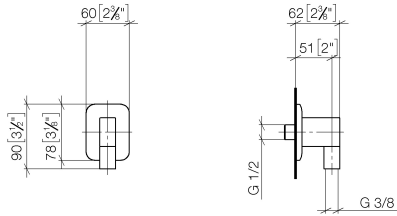

28 450 845

- 3/8" shower outlet
- rosette 60 x 78 mm
- 1/2" connection
- WRAS 2310091

Intrinsic protection against back flow.

	Matte Black	28 450 845-33
	Chrome	28 450 845-00
	Brushed Platinum	28 450 845-06
	Dark Chrome	28 450 845-19
	Light Gold	28 450 845-26
	Brushed Light Gold	28 450 845-27
	Brushed Chrome	28 450 845-93
	Brushed Dark Platinum	28 450 845-99

Recommended miscellaneous

- Concealed wall elbow -** 35 085 970 90
- max. recess depth 163 mm
  - min. recess depth 90 mm

28 450 845

mm [inches]

**Flow rate chart**

**Codes & Standards**

Scottish Water  
Byelaws