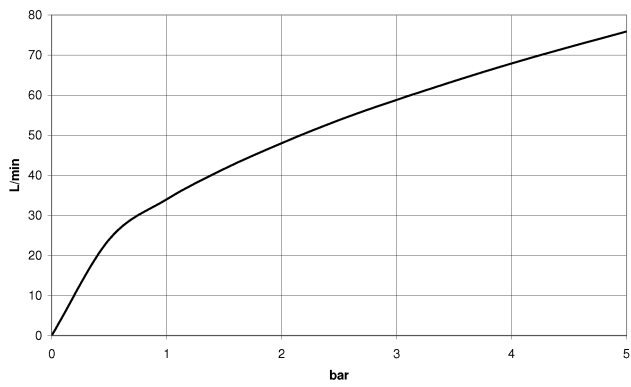

LISSÉ Wall elbow - Brushed Bronze

28 450 845

- 3/8" shower outlet
- rosette 60 x 78 mm
- 1/2" connection
- WRAS

Intrinsic protection against back flow.

	Brushed Bronze	28 450 845-42
	Chrome	28 450 845-00
	Brushed Platinum	28 450 845-06
	Dark Chrome	28 450 845-19
	Light Gold	28 450 845-26
	Brushed Light Gold	28 450 845-27
	Matte Black	28 450 845-33
	Brushed Chrome	28 450 845-93
	Brushed Dark Platinum	28 450 845-99

Recommended miscellaneous

- Concealed wall elbow -**
- min. recess depth mm
 - max. recess depth mm

35 085 970 90

LISSÉ Wall elbow - Brushed Bronze

28 450 845

mm [inches]

Flow rate chart

Codes & Standards