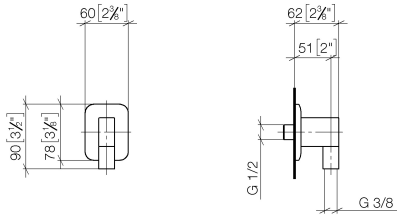

LISSÉ Wall elbow - Brushed Bronze

28 450 845

- 3/8" shower outlet
- rosette 60 x 78 mm
- 1/2" connection
- WRAS

Intrinsic protection against back flow.

	Brushed Bronze	28 450 845-42
	Chrome	28 450 845-00
	Brushed Platinum	28 450 845-06
	Dark Chrome	28 450 845-19
	Light Gold	28 450 845-26
	Brushed Light Gold	28 450 845-27
	Matte Black	28 450 845-33
	Brushed Chrome	28 450 845-93
	Brushed Dark Platinum	28 450 845-99

Recommended miscellaneous

- Concealed wall elbow -**
- min. recess depth mm
 - max. recess depth mm

35 085 970 90

LISSÉ Wall elbow - Brushed Bronze

28 450 845

mm [inches]

Flow rate chart

Codes & Standards

ASME A112.18.1

cUPC

Scottish Water
Byelaws

UK Water Supply
Regulations

LISSÉ Wall elbow - Brushed Bronze

28 450 845

Certificates

WRAS_2310