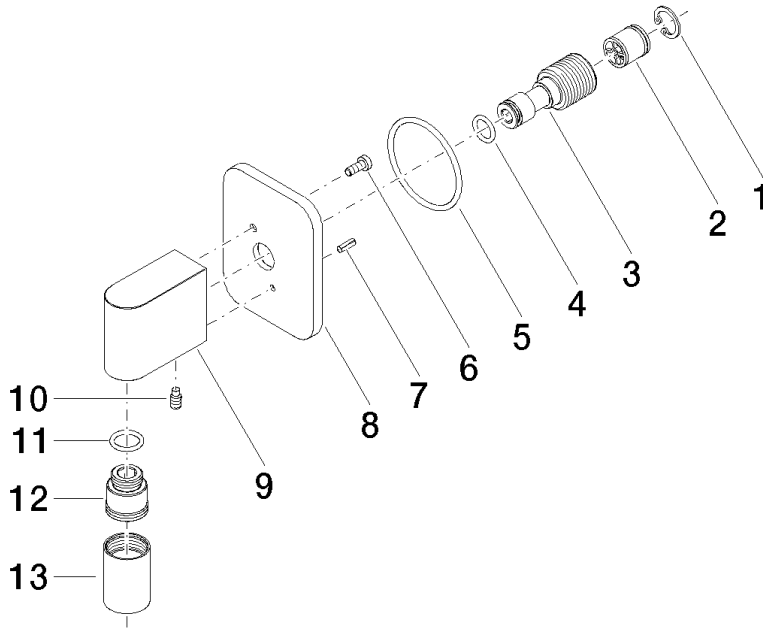

LISSÉ Wall elbow - Brushed Chrome

LISSÉ

28 450 845

- 3/8" shower outlet
- rosette 60 x 78 mm
- 1/2" connection
- WRAS 2310091

Intrinsic protection against back flow.

	Brushed Chrome	28 450 845-93
	Chrome	28 450 845-00
	Brushed Platinum	28 450 845-06
	Dark Chrome	28 450 845-19
	Light Gold	28 450 845-26
	Brushed Light Gold	28 450 845-27
	Matte Black	28 450 845-33
	Brushed Dark Platinum	28 450 845-99

IAPMO_4976

WRAS_2310

28 450 845

Product version from 3/9/2016 to 7/6/2018

Product version from 7/6/2018 to 3/2/2021

Product version from 3/2/2021

LISSÉ Wall elbow - Brushed Chrome

LISSÉ

28 450 845

Spare parts list

Product version from 3/9/2016 to 7/6/2018

Product version from 7/6/2018 to 3/2/2021

Product version from 3/2/2021

No.	Item Number	Name	Quantity used	Delivery time
	09 16 01 014 90	ring	13	2