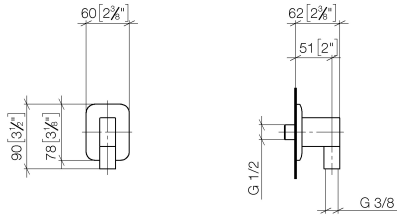

LISSÉ Wall elbow - Brushed Chrome

LISSÉ

28 450 845

- 3/8" shower outlet
- rosette 60 x 78 mm
- 1/2" connection
- WRAS 2310091

Intrinsic protection against back flow.

	Brushed Chrome	28 450 845-93
	Chrome	28 450 845-00
	Brushed Platinum	28 450 845-06
	Dark Chrome	28 450 845-19
	Light Gold	28 450 845-26
	Brushed Light Gold	28 450 845-27
	Matte Black	28 450 845-33
	Brushed Dark Platinum	28 450 845-99

Recommended miscellaneous

Concealed wall elbow -

35 085 970 90

- min. recess depth 90 mm
- max. recess depth 163 mm

28 450 845

mm [inches]

Flow rate chart

Codes & Standards

ASME A112.18.1

cUPC

Scottish Water
Byelaws

UK Water Supply
Regulations

LISSÉ Wall elbow - Brushed Chrome

LISSÉ

28 450 845

Certificates