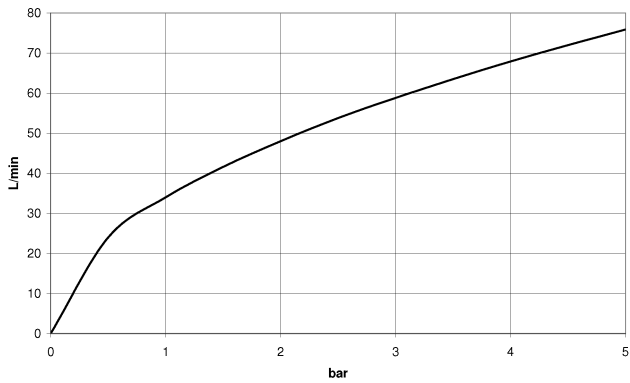

LISSÉ Wall elbow - Brushed Chrome

LISSÉ

28 450 845

- 3/8" shower outlet
- rosette 60 x 78 mm
- 1/2" connection
- WRAS 2310091

Intrinsic protection against back flow.

	Brushed Chrome	28 450 845-93
	Chrome	28 450 845-00
	Brushed Platinum	28 450 845-06
	Dark Chrome	28 450 845-19
	Light Gold	28 450 845-26
	Brushed Light Gold	28 450 845-27
	Matte Black	28 450 845-33
	Brushed Dark Platinum	28 450 845-99

Recommended miscellaneous

Concealed wall elbow -

35 085 970 90

- min. recess depth 90 mm
- max. recess depth 163 mm

28 450 845

mm [inches]

Flow rate chart

Codes & Standards