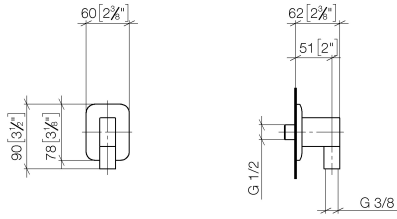

28 450 845

- 3/8" shower outlet
- rosette 60 x 78 mm
- 1/2" connection
- WRAS 2310091

Intrinsic protection against back flow.

	Brushed Dark Platinum	28 450 845-99
	Chrome	28 450 845-00
	Brushed Platinum	28 450 845-06
	Dark Chrome	28 450 845-19
	Light Gold	28 450 845-26
	Brushed Light Gold	28 450 845-27
	Matte Black	28 450 845-33
	Brushed Chrome	28 450 845-93

Recommended miscellaneous

Concealed wall elbow - 35 085 970 90

- min. recess depth 90 mm
- max. recess depth 163 mm

28 450 845

mm [inches]

Flow rate chart

Codes & Standards

Scottish Water
Byelaws

UK Water Supply
Regulations

LISSÉ Wall elbow - Brushed Dark Platinum

LISSÉ

28 450 845

Certificates

WRAS_2310

28 450 845

Product version from 3/2/2021

LISSÉ Wall elbow - Brushed Dark Platinum

LISSÉ

28 450 845

Spare parts list

Product version from 3/2/2021

No.	Item Number	Name	Quantity used	Delivery time
	09 16 01 014 90	ring	13	2