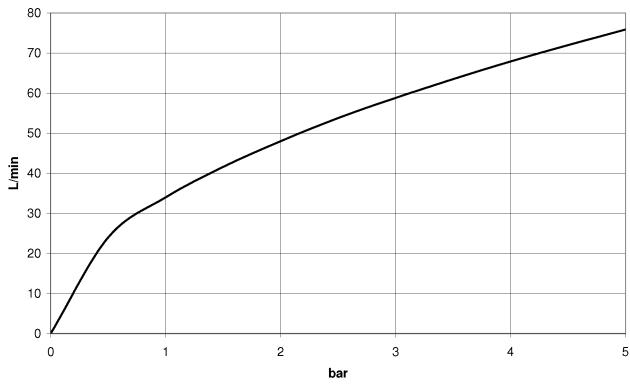

28 450 845

- 3/8" shower outlet
- rosette 60 x 78 mm
- 1/2" connection
- WRAS 2310091

Intrinsic protection against back flow.

	Brushed Dark Platinum	28 450 845-99
	Chrome	28 450 845-00
	Brushed Platinum	28 450 845-06
	Dark Chrome	28 450 845-19
	Light Gold	28 450 845-26
	Brushed Light Gold	28 450 845-27
	Matte Black	28 450 845-33
	Brushed Chrome	28 450 845-93

Recommended miscellaneous

Concealed wall elbow - 35 085 970 90

- min. recess depth 90 mm
- max. recess depth 163 mm

28 450 845

mm [inches]

Flow rate chart

Codes & Standards

Scottish Water
Byelaws