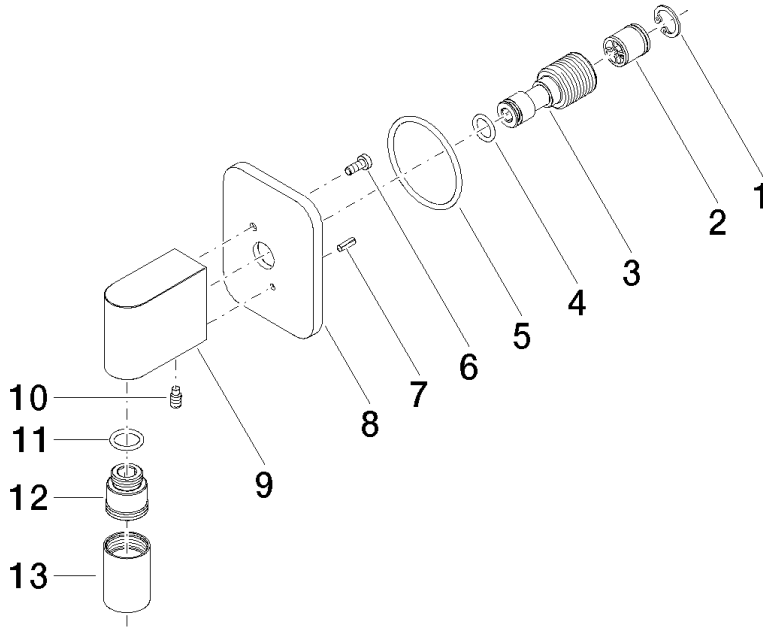

28 450 845

- 3/8" shower outlet
- rosette 60 x 78 mm
- 1/2" connection
- WRAS 2310091

Intrinsic protection against back flow.

	Brushed Dark Platinum	28 450 845-99
	Chrome	28 450 845-00
	Brushed Platinum	28 450 845-06
	Dark Chrome	28 450 845-19
	Light Gold	28 450 845-26
	Brushed Light Gold	28 450 845-27
	Matte Black	28 450 845-33
	Brushed Chrome	28 450 845-93

Recommended miscellaneous

Concealed wall elbow - 35 085 970 90

- min. recess depth 90 mm
- max. recess depth 163 mm

28 450 845

mm [inches]

Flow rate chart

Codes & Standards

Scottish Water
Byelaws

UK Water Supply
Regulations

LISSÉ Wall elbow - Brushed Dark Platinum

LISSÉ

28 450 845

Certificates

WRAS_2310

28 450 845

Product version from 3/2/2021

LISSÉ Wall elbow - Brushed Dark Platinum

LISSÉ

28 450 845

Spare parts list

Product version from 3/2/2021

No.	Item Number	Name	Quantity used	Delivery time
	09 16 01 014 90	ring	13	2