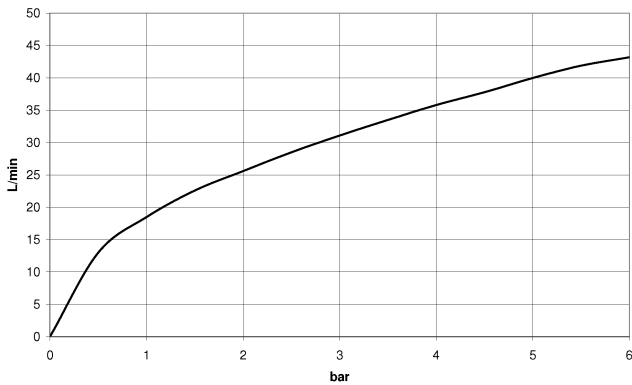

Wall elbow with integrated shower holder - Chrome

TARA

28 490 660

- 3/8" shower outlet
- rosette Ø 60 mm
- 1/2" connection
- WRAS 1912049

Intrinsic protection against back flow.

Fits: TARA, VAIA, META

	Chrome	28 490 660-00
	Brushed Platinum	28 490 660-06
	Platinum	28 490 660-08
	Dark Chrome	28 490 660-19
	Light Gold	28 490 660-26
	Brushed Light Gold	28 490 660-27
	Brushed Durabronze (23kt Gold)	28 490 660-28
	Matte Black	28 490 660-33
	Brushed Bronze	28 490 660-42
	Brushed Champagne (22kt Gold)	28 490 660-46
	Champagne (22kt Gold)	28 490 660-47
	Cyprum	28 490 660-49
	Brushed Chrome	28 490 660-93
	Brushed Dark Platinum	28 490 660-99

Recommended miscellaneous

- Concealed wall elbow -** 35 085 970 90
- max. recess depth 163 mm
 - min. recess depth 90 mm

28 490 660

mm [inches]

Flow rate chart

Codes & Standards

EN 1717

Scottish Water
Byelaws

UK Water Supply
Regulations

Wall elbow with integrated shower holder - Chrome

TARA

28 490 660

Certificates

Belgaqua_21-024-2 WRAS_1912

28 490 660

Product version from 10/1/2023