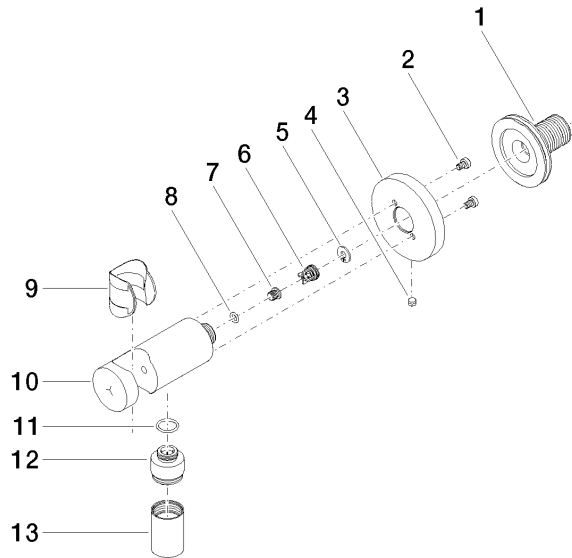

Wall elbow with integrated shower holder - Chrome

TARA

28 490 660

- 3/8" shower outlet
- rosette Ø 60 mm
- 1/2" connection
- WRAS 1912049

Intrinsic protection against back flow.

Fits: TARA, VAIA, META

	Chrome	28 490 660-00
	Brushed Platinum	28 490 660-06
	Platinum	28 490 660-08
	Dark Chrome	28 490 660-19
	Light Gold	28 490 660-26
	Brushed Light Gold	28 490 660-27
	Brushed Durabronze (23kt Gold)	28 490 660-28
	Matte Black	28 490 660-33
	Brushed Bronze	28 490 660-42
	Brushed Champagne (22kt Gold)	28 490 660-46
	Champagne (22kt Gold)	28 490 660-47
	Cyprum	28 490 660-49
	Brushed Chrome	28 490 660-93
	Brushed Dark Platinum	28 490 660-99

Recommended miscellaneous

- Concealed wall elbow -** 35 085 970 90
- max. recess depth 163 mm
 - min. recess depth 90 mm

28 490 660

mm [inches]

Flow rate chart

Codes & Standards

EN 1717

Scottish Water
Byelaws

UK Water Supply
Regulations

Wall elbow with integrated shower holder - Chrome

TARA

28 490 660

Certificates

Belgaqua_21-024-2 WRAS_1912

28 490 660

Product version from 10/1/2023

Wall elbow with integrated shower holder - Chrome

TARA

28 490 660

Spare parts list

Product version from 10/1/2023

No.	Item Number	Name	Quantity used	Delivery time
	90 24 03 280 00 90	nipple	14	2