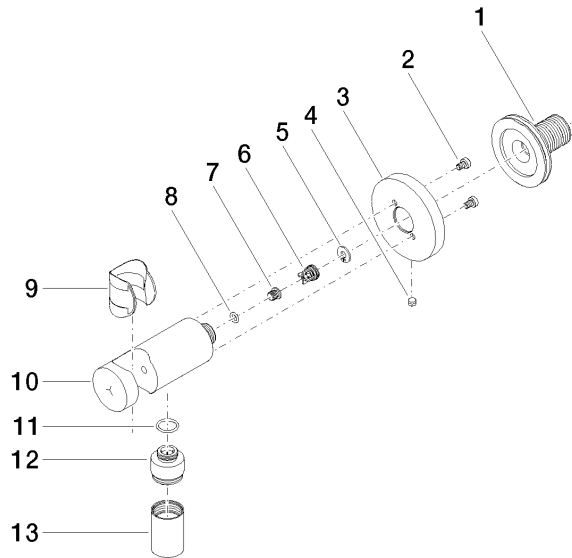

**Recommended miscellaneous**

- Concealed wall elbow -** 35 085 970 90
- max. recess depth 163 mm
  - min. recess depth 90 mm

28 490 660

mm [inches]

Flow rate chart

Codes & Standards

EN 1717

Scottish Water  
Byelaws

## Wall elbow with integrated shower holder - Brushed Platinum

---

TARA

28 490 660

### Certificates

---

Belgaqua\_21-024-2 WRAS\_1912

28 490 660

Product version from 10/1/2023

Wall elbow with integrated shower holder - Brushed Platinum

TARA

28 490 660

**Spare parts list**

**Product version from 10/1/2023**

No.	Item Number	Name	Quantity used	Delivery time
	90 24 03 280 00 90	nipple	14	2