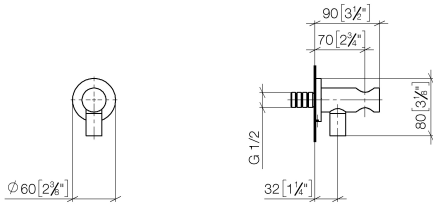

**Wall elbow with integrated shower holder - Brushed Platinum**

TARA

28 490 660

- 3/8" shower outlet
- rosette Ø 60 mm
- 1/2" connection
- WRAS 1912049

Intrinsic protection against back flow.

Fits: TARA, VAIA, META

**Recommended miscellaneous**

- Concealed wall elbow -** 35 085 970 90
- max. recess depth 163 mm
  - min. recess depth 90 mm

28 490 660

mm [inches]

Flow rate chart

Codes & Standards

EN 1717

Scottish Water  
Byelaws