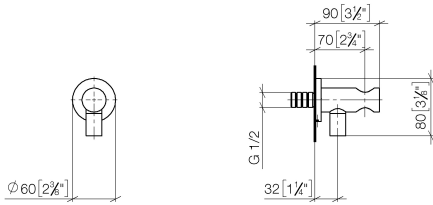

Wall elbow with integrated shower holder - Platinum

TARA

28 490 660

- 3/8" shower outlet
- rosette Ø 60 mm
- 1/2" connection
- WRAS 1912049

Intrinsic protection against back flow.

Fits: TARA, VAIA, META

	Platinum	28 490 660-08
	Chrome	28 490 660-00
	Brushed Platinum	28 490 660-06
	Dark Chrome	28 490 660-19
	Light Gold	28 490 660-26
	Brushed Light Gold	28 490 660-27
	Brushed Durabronze (23kt Gold)	28 490 660-28
	Matte Black	28 490 660-33
	Brushed Bronze	28 490 660-42
	Brushed Champagne (22kt Gold)	28 490 660-46
	Champagne (22kt Gold)	28 490 660-47
	Cyprum	28 490 660-49
	Brushed Chrome	28 490 660-93
	Brushed Dark Platinum	28 490 660-99

Recommended miscellaneous

- Concealed wall elbow -**
- max. recess depth 163 mm
 - min. recess depth 90 mm

35 085 970 90

Recommended miscellaneous

- Concealed wall elbow -**
- max. recess depth 163 mm
 - min. recess depth 90 mm

35 085 970 90

28 490 660

mm [inches]

Flow rate chart

Codes & Standards

EN 1717

Scottish Water
Byelaws

UK Water Supply
Regulations