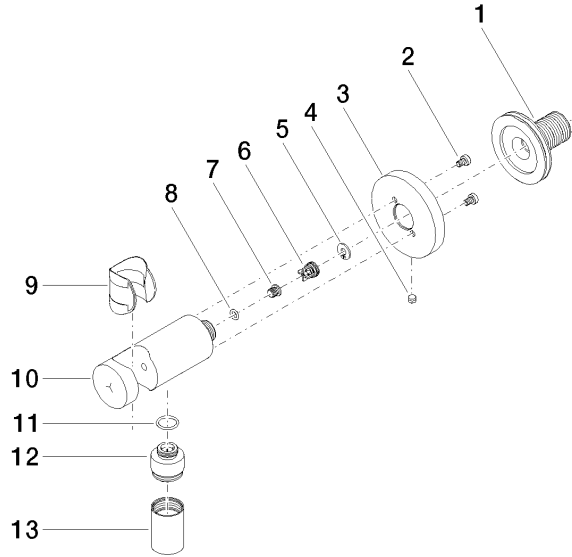

Wall elbow with integrated shower holder - Platinum

TARA

28 490 660

- 3/8" shower outlet
- rosette Ø 60 mm
- 1/2" connection
- WRAS 1912049

Intrinsic protection against back flow.

Fits: TARA, VAIA, META

	Platinum	28 490 660-08
	Chrome	28 490 660-00
	Brushed Platinum	28 490 660-06
	Dark Chrome	28 490 660-19
	Light Gold	28 490 660-26
	Brushed Light Gold	28 490 660-27
	Brushed Durabronze (23kt Gold)	28 490 660-28
	Matte Black	28 490 660-33
	Brushed Bronze	28 490 660-42
	Brushed Champagne (22kt Gold)	28 490 660-46
	Champagne (22kt Gold)	28 490 660-47
	Cyprum	28 490 660-49
	Brushed Chrome	28 490 660-93
	Brushed Dark Platinum	28 490 660-99

35 085 970 90

28 490 660

mm [inches]

Flow rate chart

Codes & Standards

EN 1717

Scottish Water
Byelaws

UK Water Supply
Regulations

Wall elbow with integrated shower holder - Platinum

TARA

28 490 660

Certificates

Belgaqua_21-024-2 WRAS_1912

28 490 660

Product version from 10/1/2023

Wall elbow with integrated shower holder - Platinum

TARA

28 490 660

Spare parts list

Product version from 10/1/2023

No.	Item Number	Name	Quantity used	Delivery time
	90 24 03 280 00 90	nipple	14	2