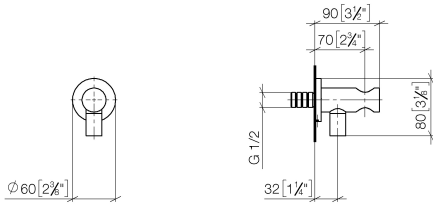

Wall elbow with integrated shower holder - Dark Chrome

TARA

28 490 660

- 3/8" shower outlet
- rosette Ø 60 mm
- 1/2" connection
- WRAS 1912049

Intrinsic protection against back flow.

Fits: TARA, VAIA, META

28 490 660

mm [inches]

Flow rate chart

28 490 660

Parts for other
finishes can be found
here: [Chrome](#)

Spare parts list