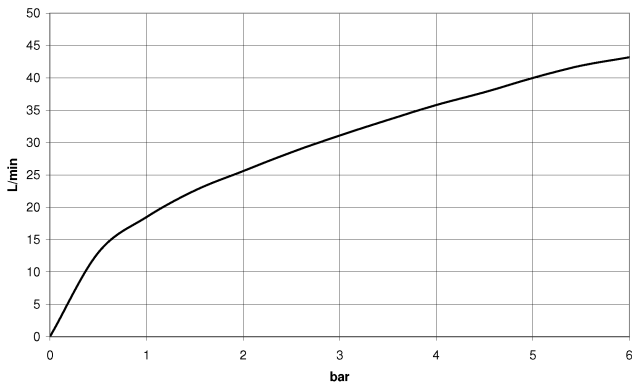

Wall elbow with integrated shower holder - Dark Chrome

TARA

28 490 660

- 3/8" shower outlet
- rosette Ø 60 mm
- 1/2" connection
- WRAS 1912049

Intrinsic protection against back flow.

Fits: TARA, VAIA, META

	Dark Chrome	28 490 660-19
	Chrome	28 490 660-00
	Brushed Platinum	28 490 660-06
	Platinum	28 490 660-08
	Light Gold	28 490 660-26
	Brushed Light Gold	28 490 660-27
	Brushed Durabronze (23kt Gold)	28 490 660-28
	Matte Black	28 490 660-33
	Brushed Bronze	28 490 660-42
	Brushed Champagne (22kt Gold)	28 490 660-46
	Champagne (22kt Gold)	28 490 660-47
	Cyprum	28 490 660-49
	Brushed Chrome	28 490 660-93
	Brushed Dark Platinum	28 490 660-99

28 490 660

mm [inches]

Flow rate chart

28 490 660

Parts for other
finishes can be found
here: [Chrome](#)

Spare parts list