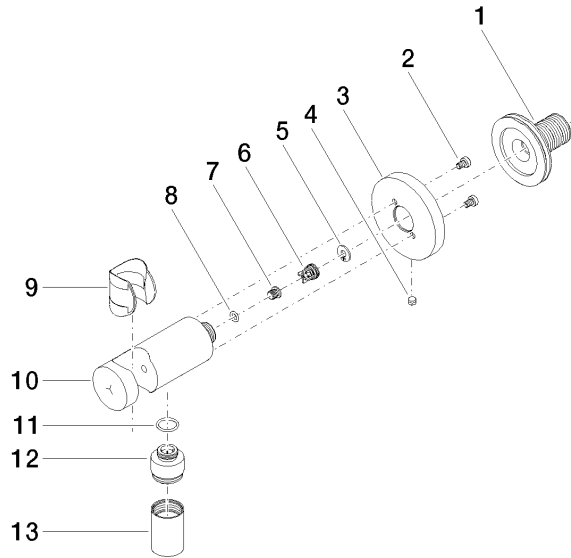

Wall elbow with integrated shower holder - Dark Chrome

TARA

28 490 660

- 3/8" shower outlet
- rosette Ø 60 mm
- 1/2" connection
- WRAS 1912049

Intrinsic protection against back flow.

Fits: TARA, VAIA, META

28 490 660

mm [inches]

Flow rate chart

28 490 660

Parts for other
finishes can be found
here: [Chrome](#)

Spare parts list