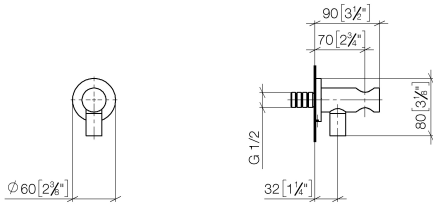

Wall elbow with integrated shower holder - Light Gold

TARA

28 490 660

- 3/8" shower outlet
- rosette Ø 60 mm
- 1/2" connection
- WRAS 1912049

Intrinsic protection against back flow.

Fits: TARA, VAIA, META

	Light Gold	28 490 660-26
	Chrome	28 490 660-00
	Brushed Platinum	28 490 660-06
	Platinum	28 490 660-08
	Dark Chrome	28 490 660-19
	Brushed Light Gold	28 490 660-27
	Brushed Durabronze (23kt Gold)	28 490 660-28
	Matte Black	28 490 660-33
	Brushed Bronze	28 490 660-42
	Brushed Champagne (22kt Gold)	28 490 660-46
	Champagne (22kt Gold)	28 490 660-47
	Cyprum	28 490 660-49
	Brushed Chrome	28 490 660-93
	Brushed Dark Platinum	28 490 660-99

28 490 660

mm [inches]

Flow rate chart

28 490 660

**Product version from 10/1/2023**

Parts for other finishes can be found here: [Chrome](#)

Wall elbow with integrated shower holder - Light Gold

TARA

28 490 660

**Spare parts list**

**Product version from 10/1/2023**

No.	Item Number	Name	Quantity used	Delivery time
	90 24 03 280 00 90	nipple	14	2