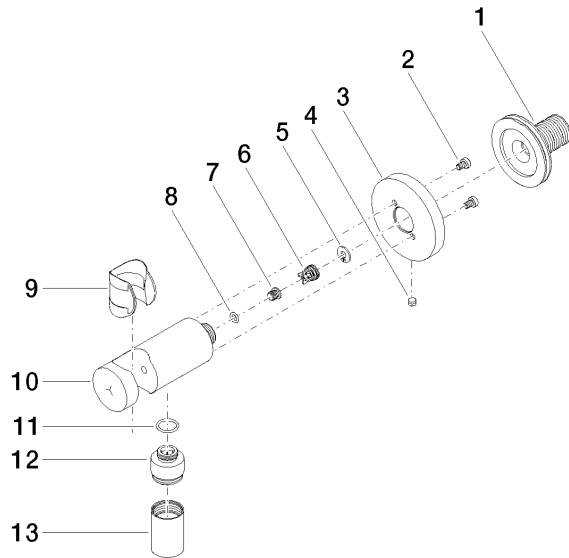

Wall elbow with integrated shower holder - Light Gold

TARA

28 490 660

- 3/8" shower outlet
- rosette Ø 60 mm
- 1/2" connection
- WRAS 1912049

Intrinsic protection against back flow.

Fits: TARA, VAIA, META

	Light Gold	28 490 660-26
	Chrome	28 490 660-00
	Brushed Platinum	28 490 660-06
	Platinum	28 490 660-08
	Dark Chrome	28 490 660-19
	Brushed Light Gold	28 490 660-27
	Brushed Durabronze (23kt Gold)	28 490 660-28
	Matte Black	28 490 660-33
	Brushed Bronze	28 490 660-42
	Brushed Champagne (22kt Gold)	28 490 660-46
	Champagne (22kt Gold)	28 490 660-47
	Cyprum	28 490 660-49
	Brushed Chrome	28 490 660-93
	Brushed Dark Platinum	28 490 660-99

28 490 660

mm [inches]

Flow rate chart

28 490 660

**Product version from 10/1/2023**

Parts for other finishes can be found here: [Chrome](#)

Wall elbow with integrated shower holder - Light Gold

TARA

28 490 660

**Spare parts list**

**Product version from 10/1/2023**

No.	Item Number	Name	Quantity used	Delivery time
	90 24 03 280 00 90	nipple	14	2