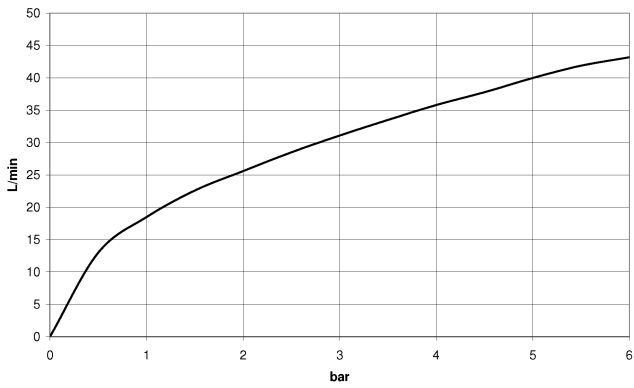

28 490 660

- 3/8" shower outlet
- rosette Ø 60 mm
- 1/2" connection
- WRAS 1912049

Intrinsic protection against back flow.

Fits: TARA, VAIA, META

	Brushed Light Gold	28 490 660-27
	Chrome	28 490 660-00
	Brushed Platinum	28 490 660-06
	Platinum	28 490 660-08
	Dark Chrome	28 490 660-19
	Light Gold	28 490 660-26
	Brushed Durabronze (23kt Gold)	28 490 660-28
	Matte Black	28 490 660-33
	Brushed Bronze	28 490 660-42
	Brushed Champagne (22kt Gold)	28 490 660-46
	Champagne (22kt Gold)	28 490 660-47
	Cyprum	28 490 660-49
	Brushed Chrome	28 490 660-93
	Brushed Dark Platinum	28 490 660-99

28 490 660

mm [inches]

Flow rate chart

28 490 660

Product version from 10/1/2023

Parts for other
finishes can be found
here: [Chrome](#)

Wall elbow with integrated shower holder - Brushed Light Gold

TARA

28 490 660

Spare parts list

Product version from 10/1/2023

No.	Item Number	Name	Quantity used	Delivery time
	90 24 03 280 00 90	nipple	14	2