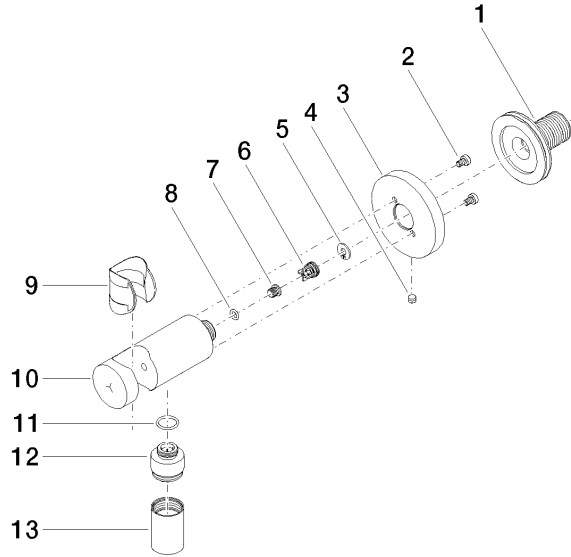

28 490 660

- 3/8" shower outlet
- rosette Ø 60 mm
- 1/2" connection
- WRAS 1912049

Intrinsic protection against back flow.

Fits: TARA, VAIA, META

	Brushed Light Gold	28 490 660-27
	Chrome	28 490 660-00
	Brushed Platinum	28 490 660-06
	Platinum	28 490 660-08
	Dark Chrome	28 490 660-19
	Light Gold	28 490 660-26
	Brushed Durabronze (23kt Gold)	28 490 660-28
	Matte Black	28 490 660-33
	Brushed Bronze	28 490 660-42
	Brushed Champagne (22kt Gold)	28 490 660-46
	Champagne (22kt Gold)	28 490 660-47
	Cyprum	28 490 660-49
	Brushed Chrome	28 490 660-93
	Brushed Dark Platinum	28 490 660-99

28 490 660

mm [inches]

Flow rate chart

28 490 660

Product version from 10/1/2023

Parts for other
finishes can be found
here: [Chrome](#)

Wall elbow with integrated shower holder - Brushed Light Gold

TARA

28 490 660

Spare parts list

Product version from 10/1/2023

No.	Item Number	Name	Quantity used	Delivery time
	90 24 03 280 00 90	nipple	14	2