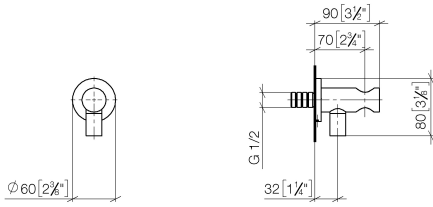

28 490 660

- 3/8" shower outlet
- rosette Ø 60 mm
- 1/2" connection
- WRAS 1912049

Intrinsic protection against back flow.

Fits: TARA, VAIA, META

	Brushed Light Gold	28 490 660-27
	Chrome	28 490 660-00
	Brushed Platinum	28 490 660-06
	Platinum	28 490 660-08
	Dark Chrome	28 490 660-19
	Light Gold	28 490 660-26
	Brushed Durabronze (23kt Gold)	28 490 660-28
	Matte Black	28 490 660-33
	Brushed Bronze	28 490 660-42
	Brushed Champagne (22kt Gold)	28 490 660-46
	Champagne (22kt Gold)	28 490 660-47
	Cyprum	28 490 660-49
	Brushed Chrome	28 490 660-93
	Brushed Dark Platinum	28 490 660-99

28 490 660

mm [inches]

Flow rate chart

28 490 660

Product version from 10/1/2023

Parts for other
finishes can be found
here: [Chrome](#)

Wall elbow with integrated shower holder - Brushed Light Gold

TARA

28 490 660

Spare parts list

Product version from 10/1/2023

No.	Item Number	Name	Quantity used	Delivery time
	90 24 03 280 00 90	nipple	14	2