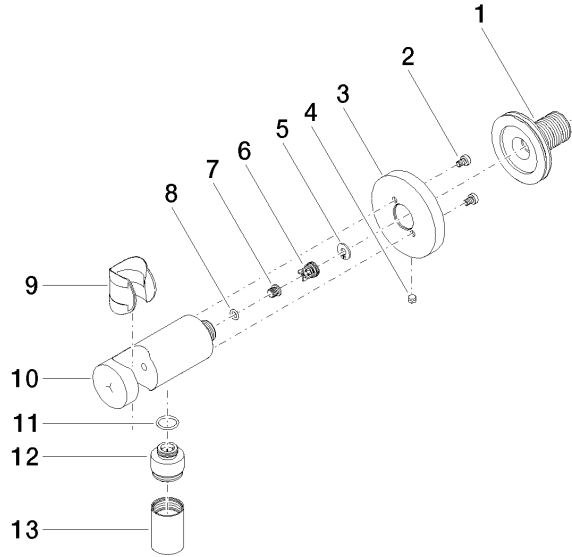

Wall elbow with integrated shower holder - Brushed Durabronze (23kt Gold)

TARA

28 490 660

- 3/8" shower outlet
- rosette Ø 60 mm
- 1/2" connection
- WRAS 1912049

Intrinsic protection against back flow.

Fits: TARA, VAIA, META

Recommended miscellaneous

Concealed wall elbow -

- max. recess depth 163 mm
- min. recess depth 90 mm

35 085 970 90

28 490 660

mm [inches]

Flow rate chart

Codes & Standards

EN 1717

Scottish Water
Byelaws

UK Water Supply
Regulations

Wall elbow with integrated shower holder - Brushed Durabronz (23kt Gold)

TARA

28 490 660

Certificates

Belgaqua_21-024-2 WRAS_1912

28 490 660

Product version from 10/1/2023

Wall elbow with integrated shower holder - Brushed Durabronz (23kt Gold)

TARA

28 490 660

Spare parts list

Product version from 10/1/2023

No.	Item Number	Name	Quantity used	Delivery time
	90 24 03 280 00 90	nipple	14	2