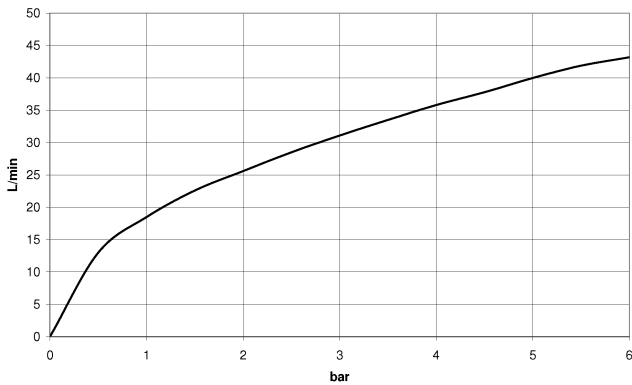

Wall elbow with integrated shower holder - Brushed Durabronze (23kt Gold)

TARA

28 490 660

- 3/8" shower outlet
- rosette Ø 60 mm
- 1/2" connection
- WRAS 1912049

Intrinsic protection against back flow.

Fits: TARA, VAIA, META

Recommended miscellaneous

Concealed wall elbow -

- max. recess depth 163 mm
- min. recess depth 90 mm

35 085 970 90

28 490 660

mm [inches]

Flow rate chart

Codes & Standards