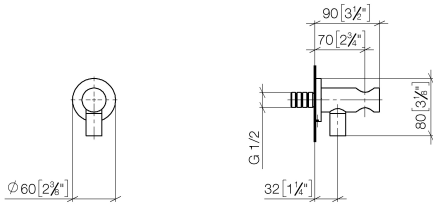

Wall elbow with integrated shower holder - Brushed Durabronze (23kt Gold)

TARA

28 490 660

- 3/8" shower outlet
- rosette Ø 60 mm
- 1/2" connection
- WRAS 1912049

Intrinsic protection against back flow.

Fits: TARA, VAIA, META

Recommended miscellaneous

Concealed wall elbow -

- max. recess depth 163 mm
- min. recess depth 90 mm

35 085 970 90

28 490 660

mm [inches]

Flow rate chart

Codes & Standards

EN 1717

Scottish Water
Byelaws

UK Water Supply
Regulations

Wall elbow with integrated shower holder - Brushed Durabronz (23kt Gold)

TARA

28 490 660

Certificates

Belgaqua_21-024-2 WRAS_1912

28 490 660

Product version from 10/1/2023

Wall elbow with integrated shower holder - Brushed Durabronz (23kt Gold)

TARA

28 490 660

Spare parts list

Product version from 10/1/2023

No.	Item Number	Name	Quantity used	Delivery time
	90 24 03 280 00 90	nipple	14	2