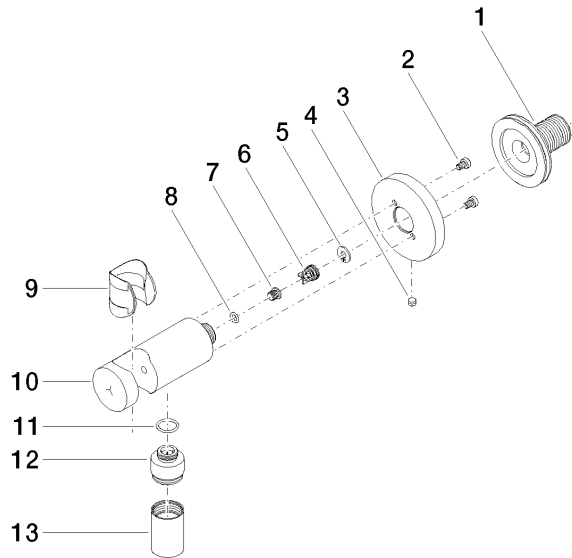

**Recommended miscellaneous**

**Concealed wall elbow -**

35 085 970 90

- max. recess depth 163 mm
- min. recess depth 90 mm

28 490 660

mm [inches]

Flow rate chart

Codes & Standards

## Wall elbow with integrated shower holder - Matte Black

---

TARA

28 490 660

### Certificates

---

Belgaqua\_21-024-2 WRAS\_1912

28 490 660

Product version from 10/1/2023

Wall elbow with integrated shower holder - Matte Black

TARA

28 490 660

**Spare parts list**

**Product version from 10/1/2023**

No.	Item Number	Name	Quantity used	Delivery time
	90 24 03 280 00 90	nipple	14	2