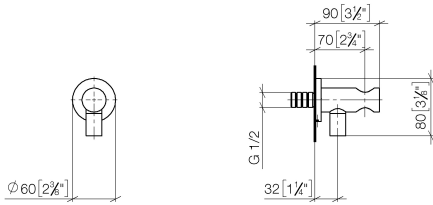

**Wall elbow with integrated shower holder - Matte Black**

TARA

28 490 660

- 3/8" shower outlet
- rosette Ø 60 mm
- 1/2" connection
- WRAS 1912049

Intrinsic protection against back flow.

Fits: TARA, VAIA, META

**Recommended miscellaneous**

**Concealed wall elbow -**

35 085 970 90

- max. recess depth 163 mm
- min. recess depth 90 mm

28 490 660

mm [inches]

Flow rate chart

Codes & Standards