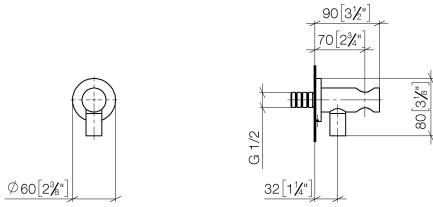

Wall elbow with integrated shower holder - Brushed Bronze

TARA

28 490 660

- 3/8" shower outlet
- rosette Ø 60 mm
- 1/2" connection
- WRAS 1912049

Intrinsic protection against back flow.

Fits: TARA, VAIA, META

28 490 660

mm [inches]

Flow rate chart

28 490 660

**Product version from 10/1/2023**

Parts for other finishes can be found here: [Chrome](#)

Wall elbow with integrated shower holder - Brushed Bronze

TARA

28 490 660

**Spare parts list**

**Product version from 10/1/2023**

No.	Item Number	Name	Quantity used	Delivery time
	90 24 03 280 00 90	nipple	14	2