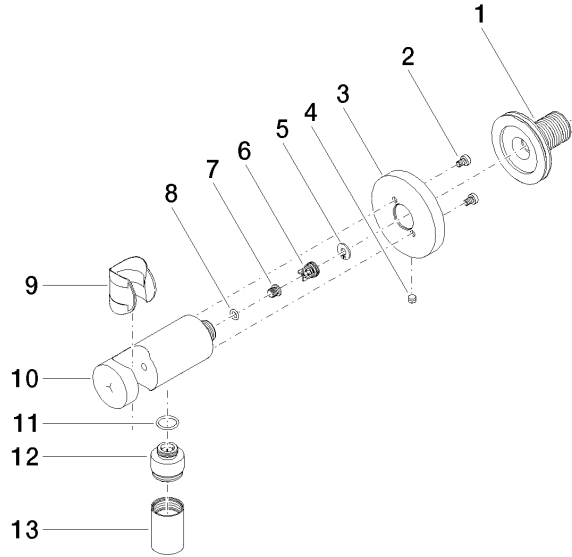

Wall elbow with integrated shower holder - Brushed Bronze

TARA

28 490 660

- 3/8" shower outlet
- rosette Ø 60 mm
- 1/2" connection
- WRAS 1912049

Intrinsic protection against back flow.

Fits: TARA, VAIA, META

28 490 660

mm [inches]

Flow rate chart

28 490 660

**Product version from 10/1/2023**

Parts for other finishes can be found here: [Chrome](#)

Wall elbow with integrated shower holder - Brushed Bronze

TARA

28 490 660

**Spare parts list**

**Product version from 10/1/2023**

No.	Item Number	Name	Quantity used	Delivery time
	90 24 03 280 00 90	nipple	14	2