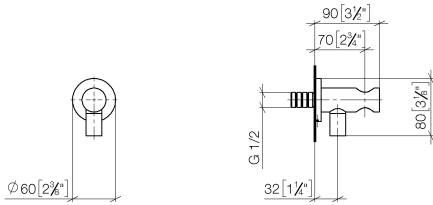

Wall elbow with integrated shower holder - Brushed Champagne (22kt Gold)

TARA

28 490 660

- 3/8" shower outlet
- rosette Ø 60 mm
- 1/2" connection
- WRAS 1912049

Intrinsic protection against back flow.

Fits: TARA, VAIA, META

28 490 660

mm [inches]

Flow rate chart

28 490 660

**Product version from 10/1/2023**

Parts for other finishes can be found here: [Chrome](#)

Wall elbow with integrated shower holder - Brushed Champagne (22kt Gold)