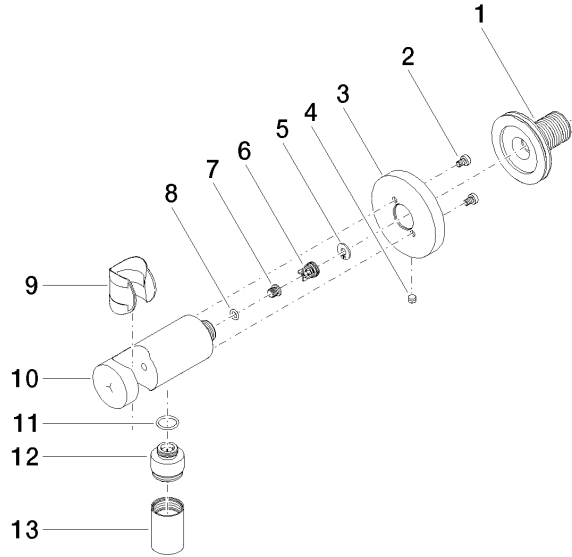

Wall elbow with integrated shower holder - Brushed Champagne (22kt Gold)

TARA

28 490 660

- 3/8" shower outlet
- rosette Ø 60 mm
- 1/2" connection
- WRAS 1912049

Intrinsic protection against back flow.

Fits: TARA, VAIA, META

28 490 660

mm [inches]

Flow rate chart

28 490 660

**Product version from 10/1/2023**

Parts for other finishes can be found here: [Chrome](#)

Wall elbow with integrated shower holder - Brushed Champagne (22kt Gold)

TARA

28 490 660

**Spare parts list**

**Product version from 10/1/2023**

No.	Item Number	Name	Quantity used	Delivery time
	90 24 03 280 00 90	nipple	14	2