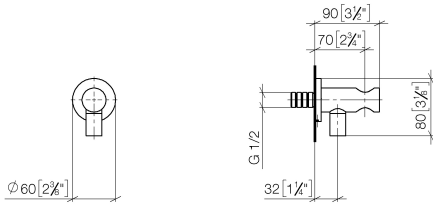

Wall elbow with integrated shower holder - Champagne (22kt Gold)

TARA

28 490 660

- 3/8" shower outlet
- rosette Ø 60 mm
- 1/2" connection
- WRAS 1912049

Intrinsic protection against back flow.

Fits: TARA, VAIA, META

28 490 660

mm [inches]

Flow rate chart

28 490 660

Product version from 10/1/2023

Parts for other finishes can be found here: [Chrome](#)

Wall elbow with integrated shower holder - Champagne (22kt Gold)

TARA

28 490 660

Spare parts list

Product version from 10/1/2023

No.	Item Number	Name	Quantity used	Delivery time
	90 24 03 280 00 90	nipple	14	2