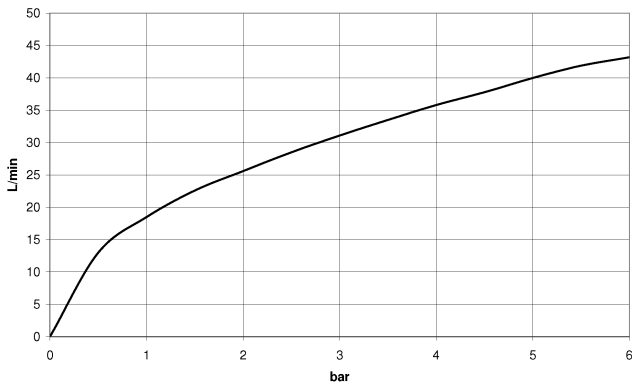

Wall elbow with integrated shower holder - Champagne (22kt Gold)

TARA

28 490 660

- 3/8" shower outlet
- rosette Ø 60 mm
- 1/2" connection
- WRAS 1912049

Intrinsic protection against back flow.

Fits: TARA, VAIA, META

28 490 660

mm [inches]

Flow rate chart

28 490 660

Product version from 10/1/2023

Parts for other finishes can be found here: [Chrome](#)

Wall elbow with integrated shower holder - Champagne (22kt Gold)

TARA