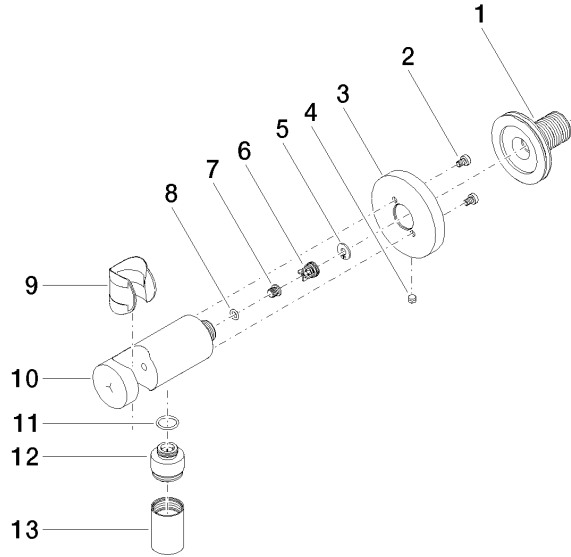

Wall elbow with integrated shower holder - Champagne (22kt Gold)

TARA

28 490 660

- 3/8" shower outlet
- rosette Ø 60 mm
- 1/2" connection
- WRAS 1912049

Intrinsic protection against back flow.

Fits: TARA, VAIA, META

28 490 660

mm [inches]

Flow rate chart

28 490 660

Product version from 10/1/2023

Parts for other finishes can be found here: [Chrome](#)

Wall elbow with integrated shower holder - Champagne (22kt Gold)

TARA

28 490 660

Spare parts list

Product version from 10/1/2023

No.	Item Number	Name	Quantity used	Delivery time
	90 24 03 280 00 90	nipple	14	2