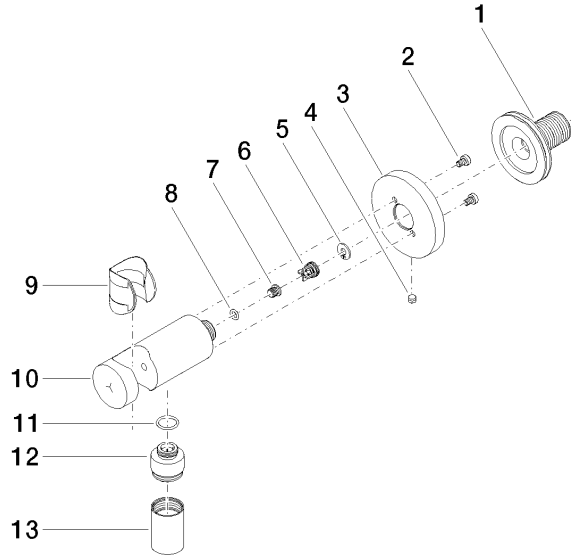

Wall elbow with integrated shower holder - Brushed Chrome

TARA

28 490 660

- 3/8" shower outlet
- rosette Ø 60 mm
- 1/2" connection
- WRAS 1912049

Intrinsic protection against back flow.

Fits: TARA, VAIA, META

## Wall elbow with integrated shower holder - Brushed Chrome

---

TARA

28 490 660

### Certificates

---

Belgaqua\_21-024-2 WRAS\_1912

28 490 660

**Product version from 10/1/2023**

Parts for other  
finishes can be found  
here: [Chrome](#)

Wall elbow with integrated shower holder - Brushed Chrome

TARA

28 490 660

**Spare parts list**

**Product version from 10/1/2023**

No.	Item Number	Name	Quantity used	Delivery time
	90 24 03 280 00 90	nipple	14	2