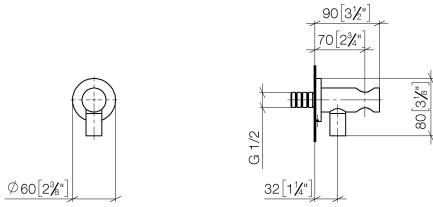

Wall elbow with integrated shower holder - Brushed Dark Platinum

TARA

28 490 660

- 3/8" shower outlet
- rosette Ø 60 mm
- 1/2" connection
- WRAS 1912049

Intrinsic protection against back flow.

Fits: TARA, VAIA, META

Recommended miscellaneous

**Concealed wall elbow -**

35 085 970 90

- max. recess depth 163 mm
- min. recess depth 90 mm

28 490 660

mm [inches]

Flow rate chart

Codes & Standards