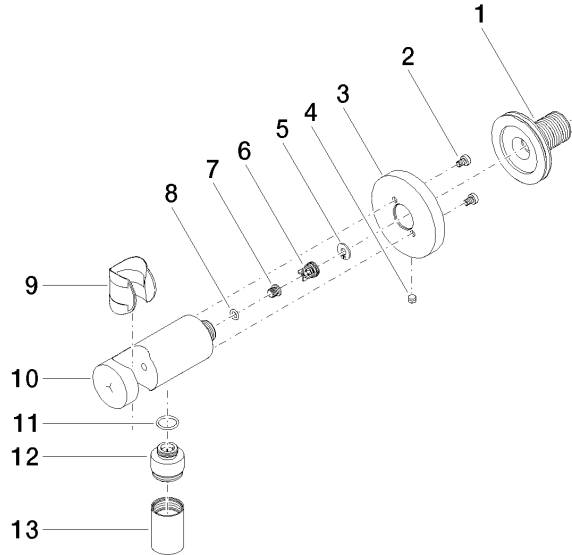

Wall elbow with integrated shower holder - Brushed Dark Platinum

TARA

28 490 660

- 3/8" shower outlet
- rosette Ø 60 mm
- 1/2" connection
- WRAS 1912049

Intrinsic protection against back flow.

Fits: TARA, VAIA, META

## Wall elbow with integrated shower holder - Brushed Dark Platinum

---

TARA

28 490 660

### Certificates

---

Belgaqua\_21-024-2 WRAS\_1912

28 490 660

Product version from 10/1/2023

Wall elbow with integrated shower holder - Brushed Dark Platinum

TARA

28 490 660

**Spare parts list**

**Product version from 10/1/2023**

No.	Item Number	Name	Quantity used	Delivery time
	90 24 03 280 00 90	nipple	14	2